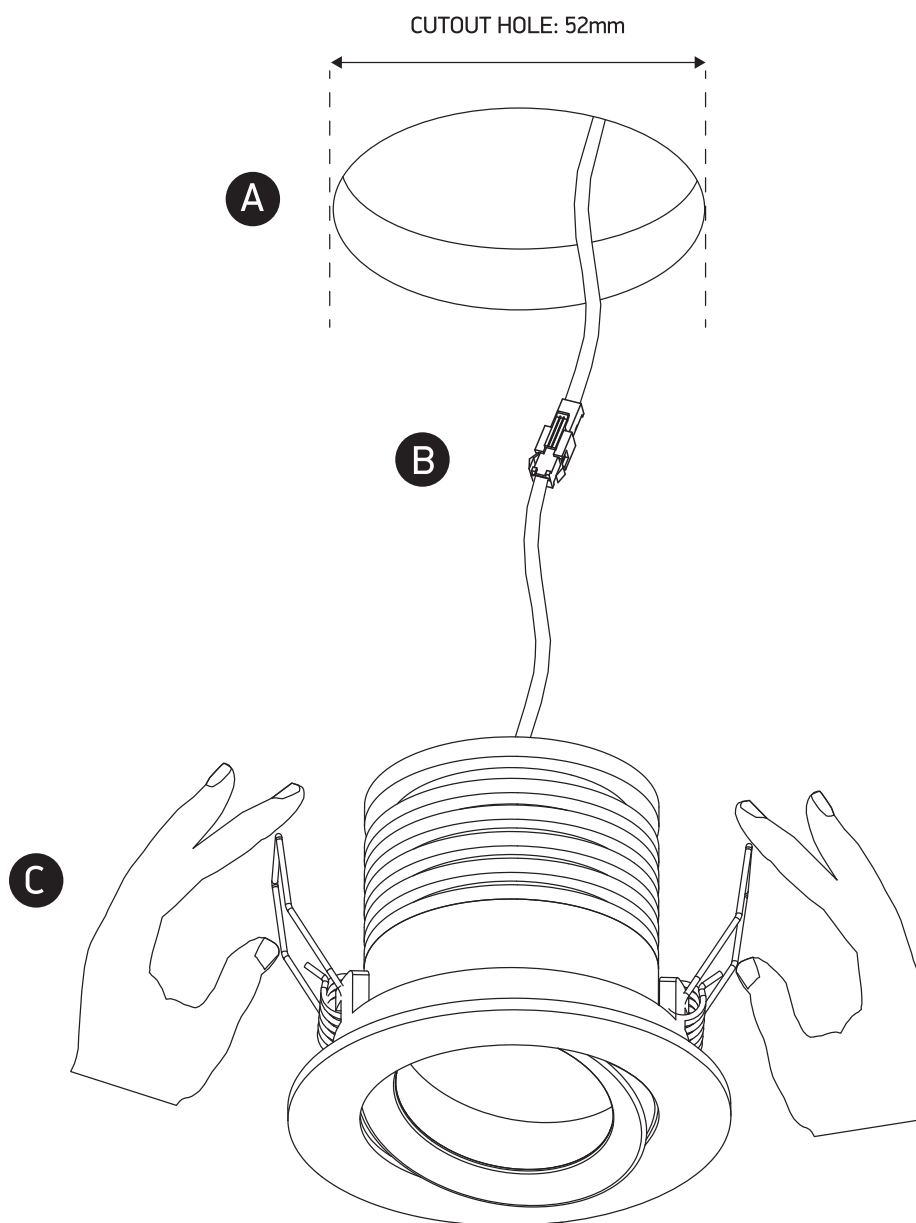

INSTALLATION MANUAL

11102DB

ecolight

80
CRI

700mA | COB LED | 2W | IP20 | Die cast | Adjustable
Requires 700mA driver.

60mm

50mm

52mm

65mm

40cm

one
LIGHT

Warnings:

1. Make sure that the product is installed properly before connecting to electricity.
2. Do not cover the fitting.
3. Maintenance and installation should only be carried out by a professional electrician.