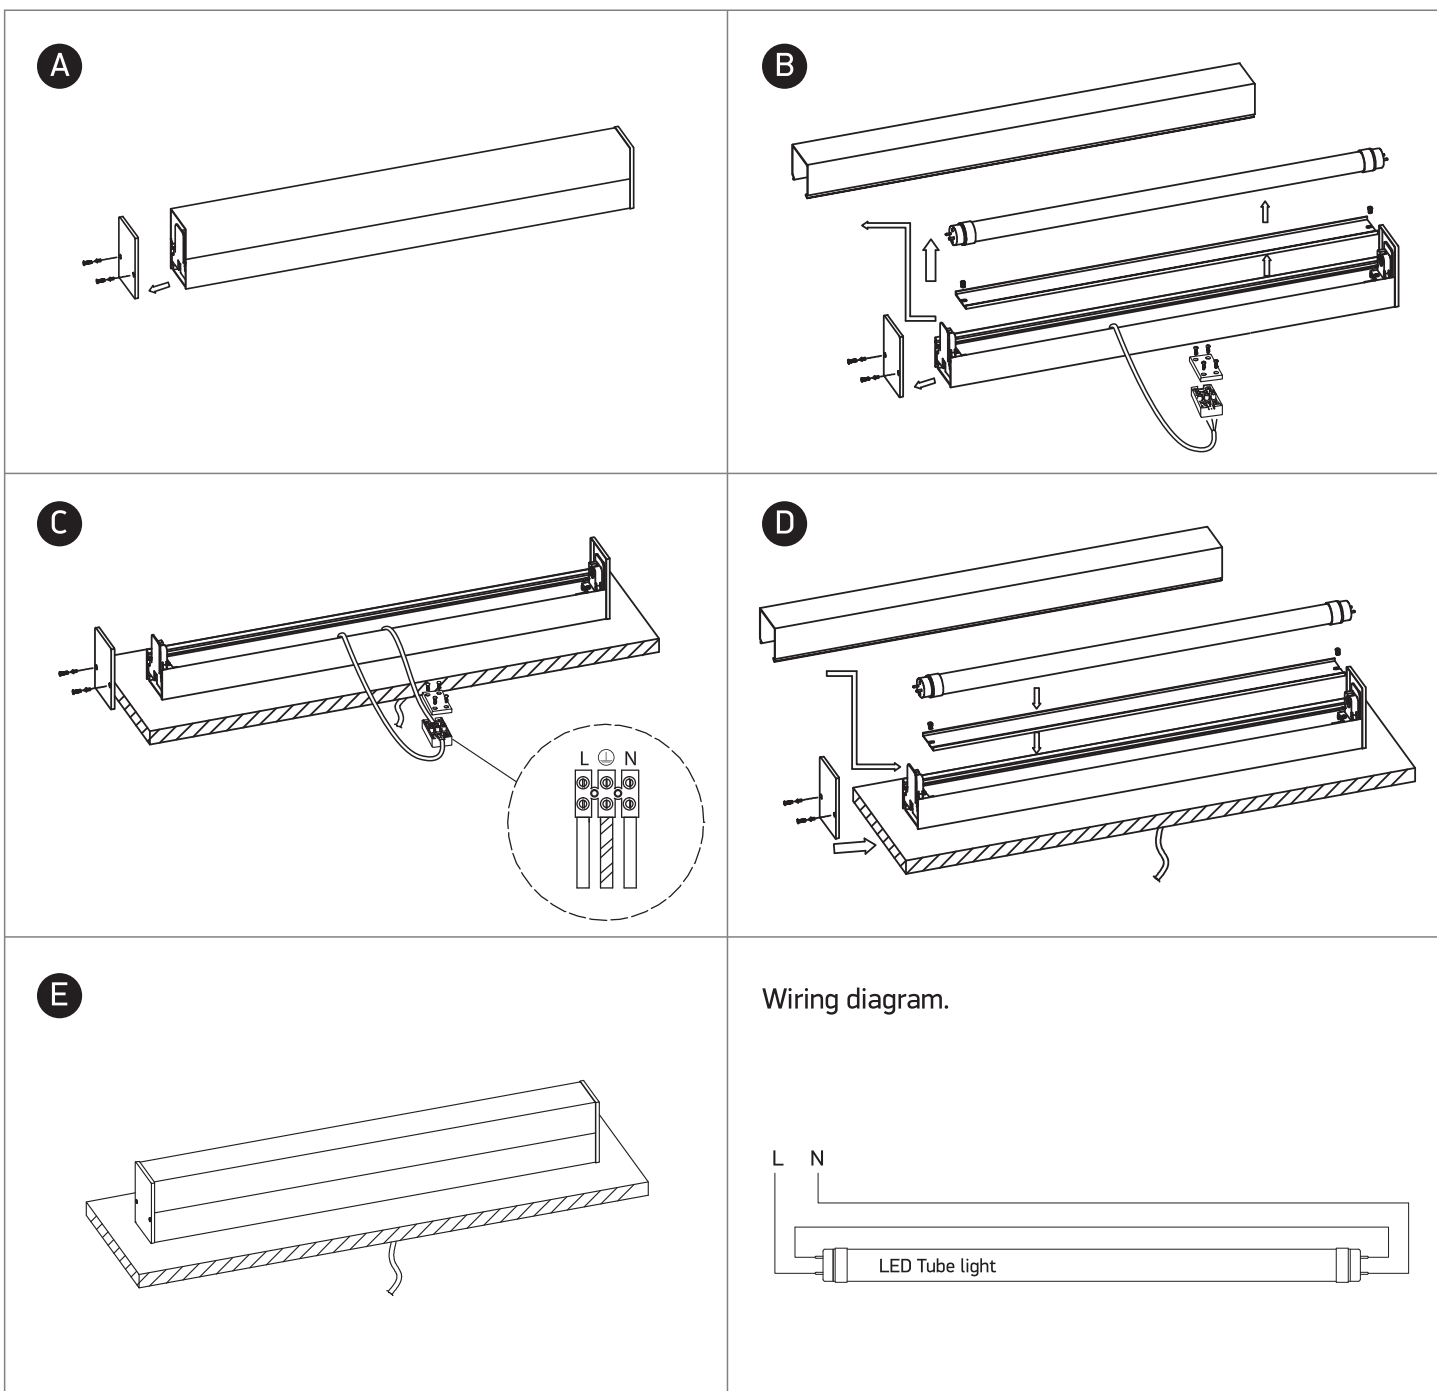

INSTALLATION MANUAL

38114EE

100-240V | T8 | IP44 | Die cast + acrylic

Warnings:

1. Make sure that the product is installed properly before connecting to electricity.
2. Do not cover the fitting.
3. Maintenance and installation should only be carried out by a professional electrician.