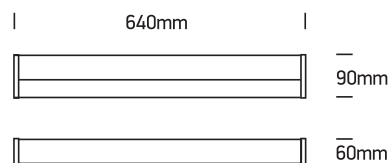

INSTALLATION MANUAL

38114EE

100-240V | T8 | IP44 | Die cast + acrylic

Warnings:

1. Make sure that the product is installed properly before connecting to electricity.
2. Do not cover the fitting.
3. Maintenance and installation should only be carried out by a professional electrician.