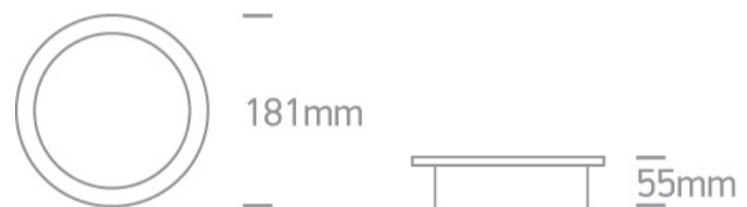

05 Downlights > Multi System Metal Bases

11100R/G

Metal base for Multi system Modules.

Downloads

Dimensions

Related items

11070R/G

11070R/G

Physical Specification

Item Group	05 Downlights
Family	Multi System Metal Bases
Order Code	11100R/G
Colour	Grey
Material	Metal
Shape	Circular
Height	55mm
Diameter	181mm
Cutout Hole Diameter	150mm
Recessed Ceiling	Yes
Indoor	Yes

Packing Info

Box Length	20cm
Box Width	19cm
Box Height	7,5cm
Box Weight	0,29Kg
Pcs/Carton	24
Barcode	5291889002802
HS Code	9405990090

Certification & Warranty

Warranty

5 Years

[Завантажено з mamadecor.ua](http://mamadecor.ua)