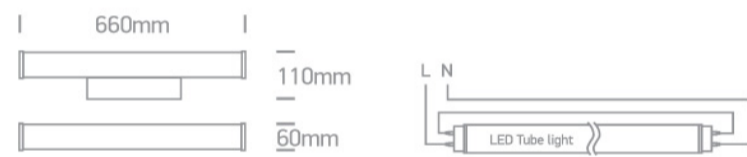

16 Bathroom & Mirror>The Mirror 60cm Range For T8 LED Tubes

38114CE/C

Mirror Light for 60cm T8 LED Tubes IP44.

Complies with standard EN60598-1 and any other specific standards.

Downloads

Dimensions

Gallery

Physical Specification

Item Group

16 Bathroom & Mirror

Family

The Mirror 60cm Range For T8 LED Tubes

Order Code

38114CE/C

Colour

Chrome

Material

Die Cast

Diffuser Material

Acrylic

Shape

Circular

Height	660mm
Diameter	60mm
Surface Wall	Yes
Indoor	Yes

660mm

60mm

Yes

Yes

Illumination Data

Illumination Diagram

Packing Info

Box Length	65cm
Box Width	10cm
Box Height	12cm
Box Weight	1,4kg
Pcs/Carton	6
Barcode	5291889041542
HS Code	9405409900