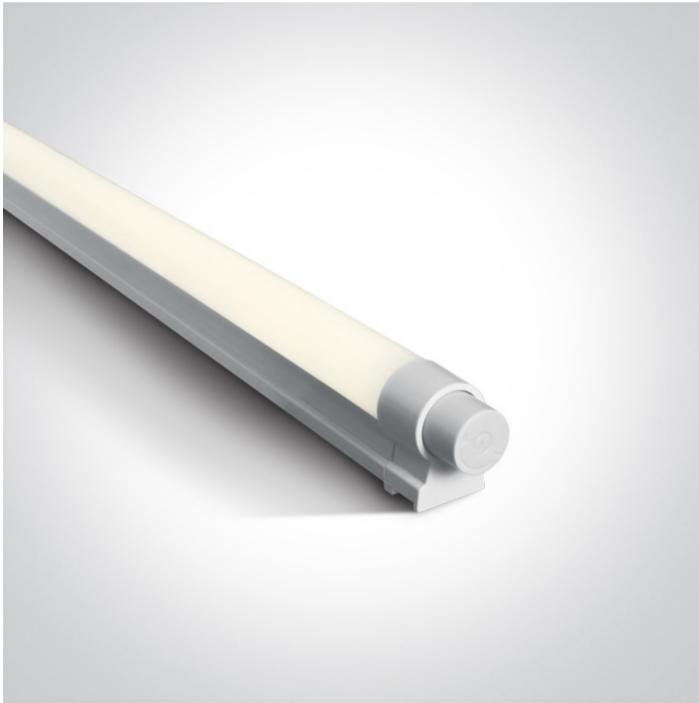

18 Bathroom>Mirror Light

38110BD

10W Variable colour temperature Mirror Light , IP20 .

Complete with driver LED driver.

Complies with standard EN60598-1 and any other specific standards.

Downloads

Dimensions

Gallery

Physical Specification

Item Group	18 Bathroom
Family	Mirror Light
Order Code	38110BD
Material	PC
Shape	Rectangular
Length	615mm
Width	24mm

Height	36mm
Surface Ceiling	Yes
Surface Wall	Yes
Indoor	Yes