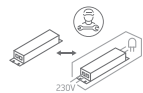

INSTALLATION MANUAL

38108N

LED
BUILT IN

80
CRI

230V | 8W | SMD 2835 | IP44 | Aluminium + acrylic

L70B50
36000 Hrs

Complete with driver 300mA.

Warnings: