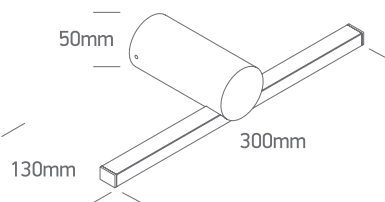

INSTALLATION MANUAL

38108N

LED
BUILT IN

80
CRI

230V | 8W | SMD 2835 | IP44 | Aluminium + acrylic

L70B50
36000 Hrs

Complete with driver 300mA.

Warnings: