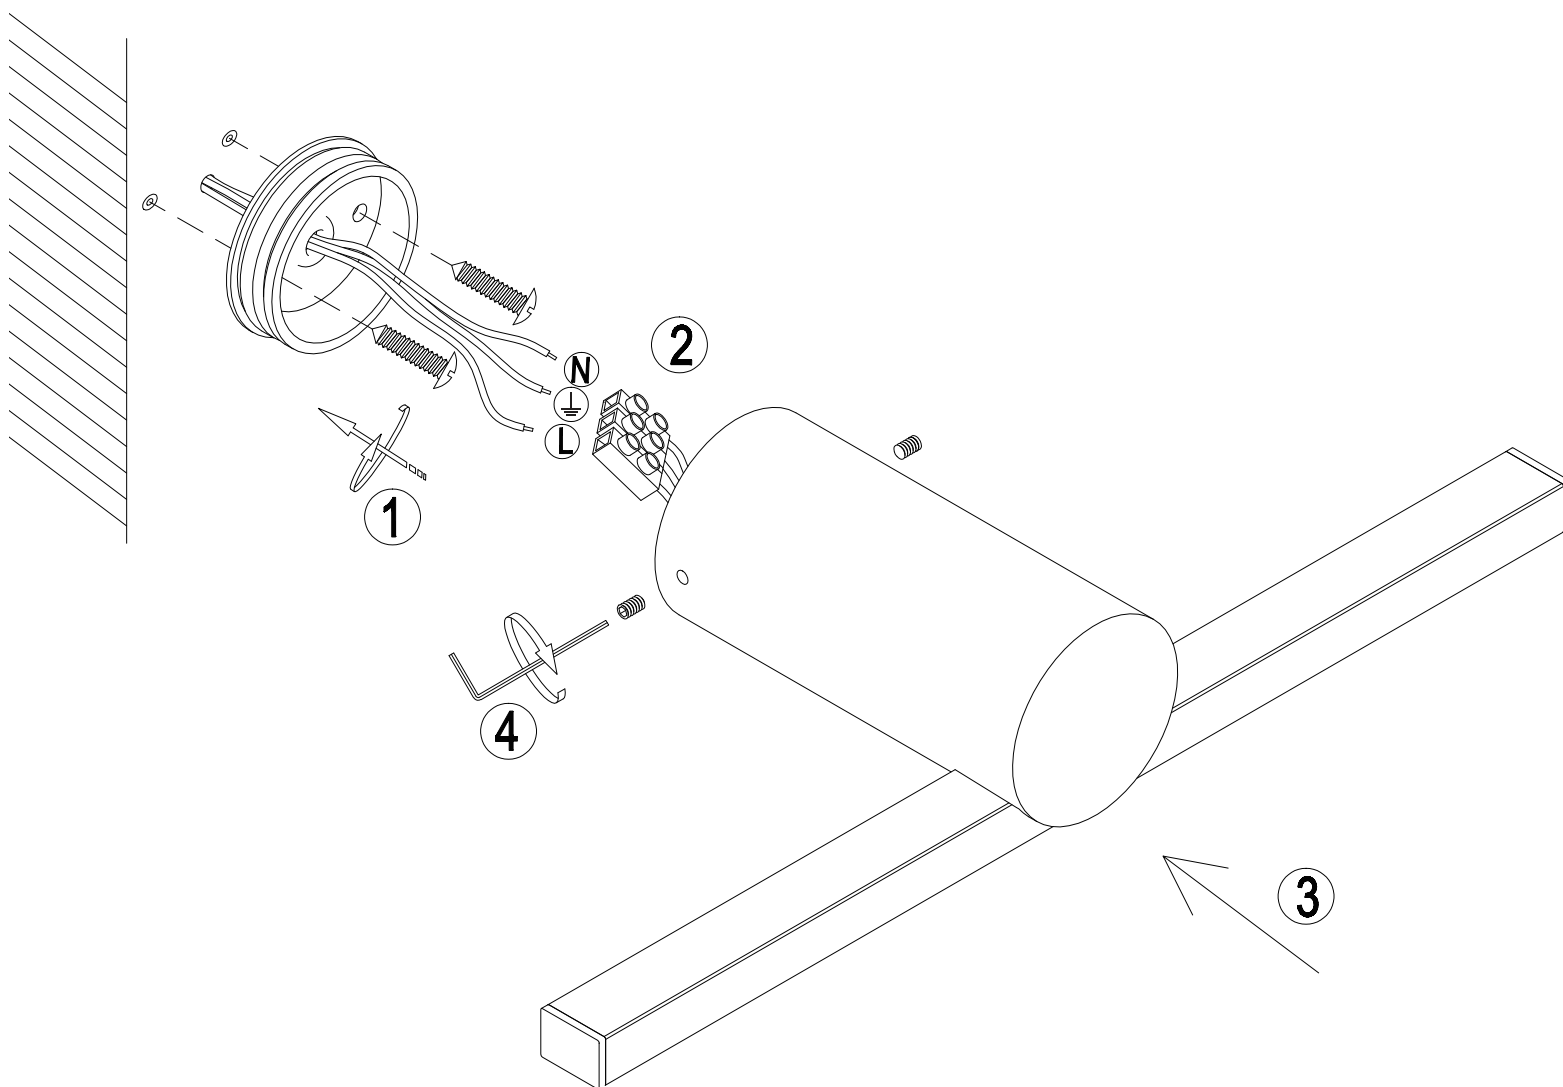

INSTALLATION MANUAL

38108N

LED
BUILT IN

80
CRI

230V | 8W | SMD 2835 | IP44 | Aluminium + acrylic

L70B50
36000 Hrs

Complete with driver 300mA.

Warnings: