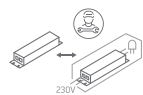

## 38108N

LED BUILT IN    | 80 CRI |       

230V | 8W | SMD 2835 | IP44 | Aluminium + acrylic

L70B50  
36000 Hrs

Complete with driver 300mA.