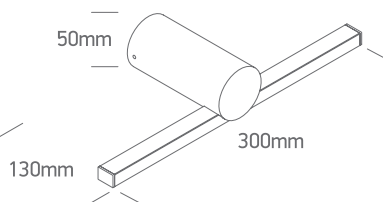

## 38108N

LED BUILT IN    | 80 CRI |       

230V | 8W | SMD 2835 | IP44 | Aluminium + acrylic

L70B50  
36000 Hrs

Complete with driver 300mA.