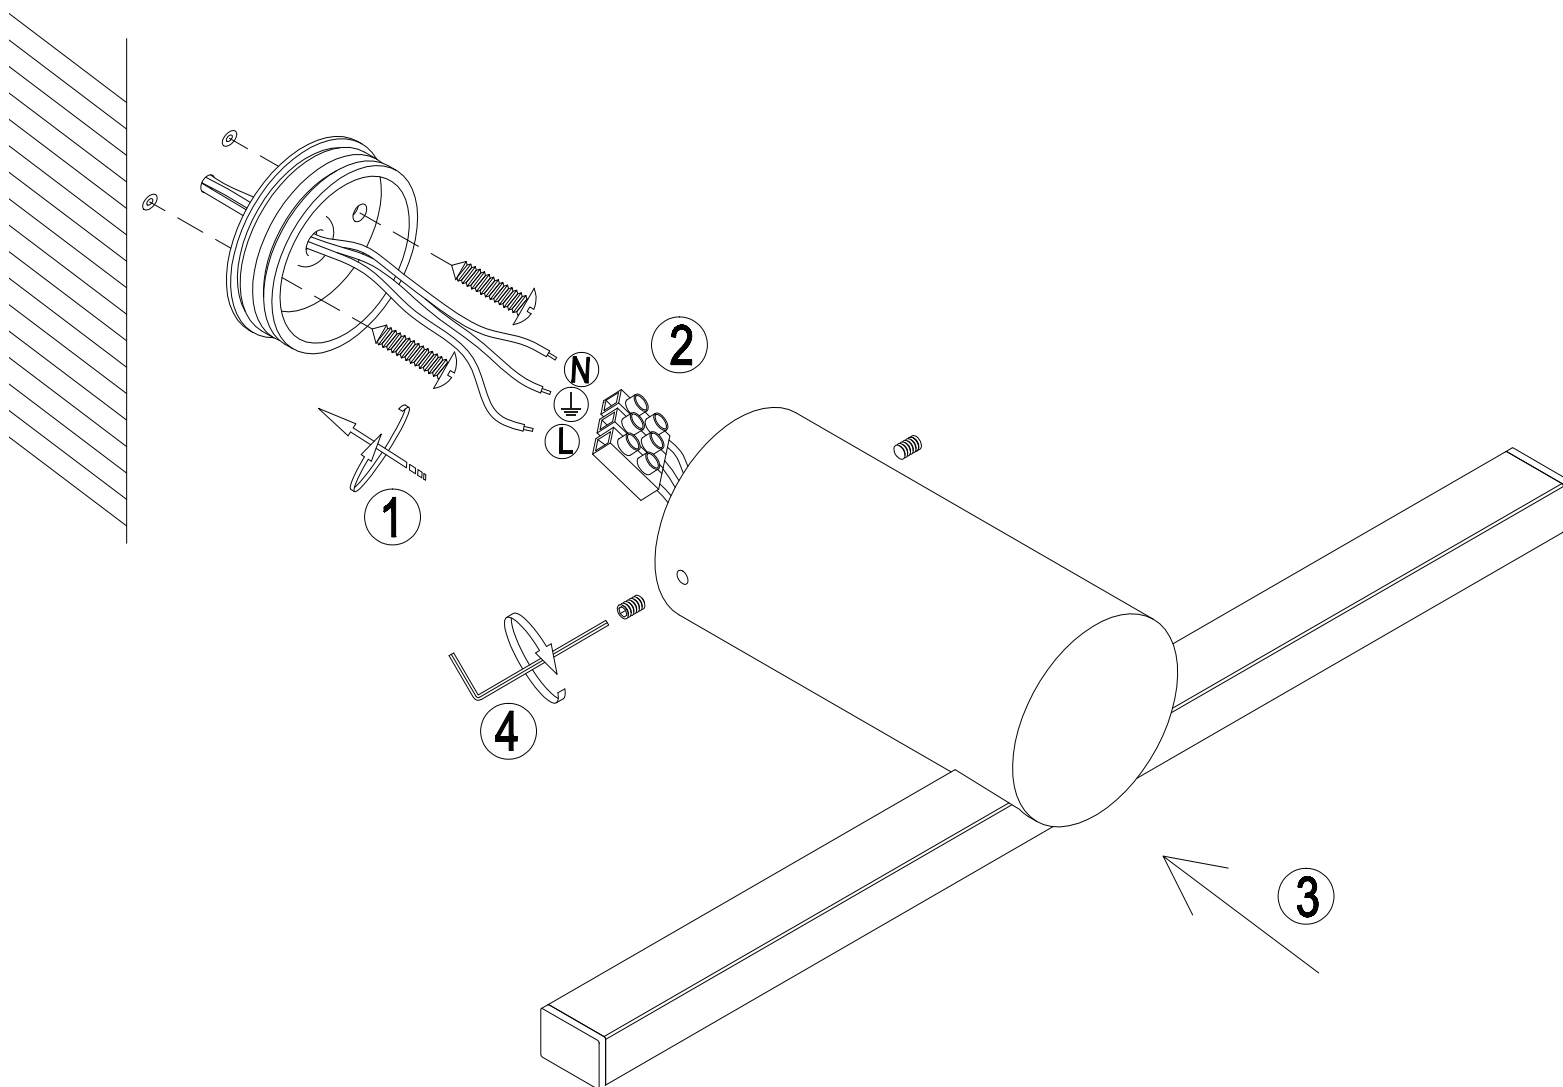

## 38108N

LED BUILT IN    | 80 CRI |       

230V | 8W | SMD 2835 | IP44 | Aluminium + acrylic

L70B50  
36000 Hrs

Complete with driver 300mA.