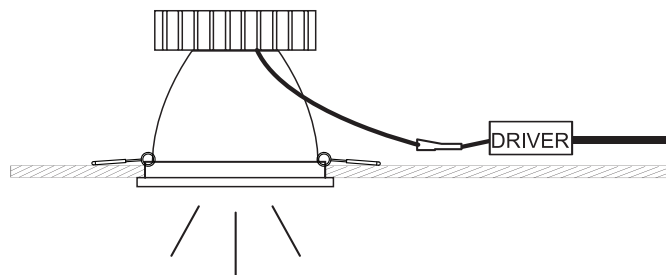

INSTALLATION MANUAL

10130K

ecodownlight

TRIAC
DIMMABLE

190mm

175mm

165mm

195mm

15cm

230V | 30W | IP53 | Die cast

Complete with dimmable LED driver

A

CUTOUT HOLE: 175mm

B

C

Warnings: