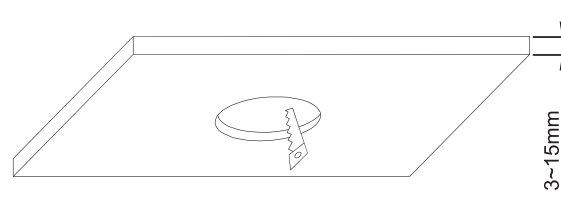

INSTALLATION MANUAL

10130K

ecodownlight

TRIAC
DIMMABLE

190mm

175mm

165mm

195mm

15cm

230V | 30W | IP53 | Die cast

Complete with dimmable LED driver

A

CUTOUT HOLE: 175mm

B

C

Warnings: