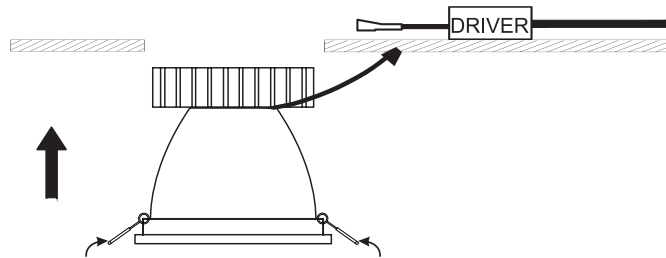

15cm

230V | 30W | IP53 | Die cast

Complete with dimmable LED driver

A

CUTOUT HOLE: 175mm

B

C

Warnings: