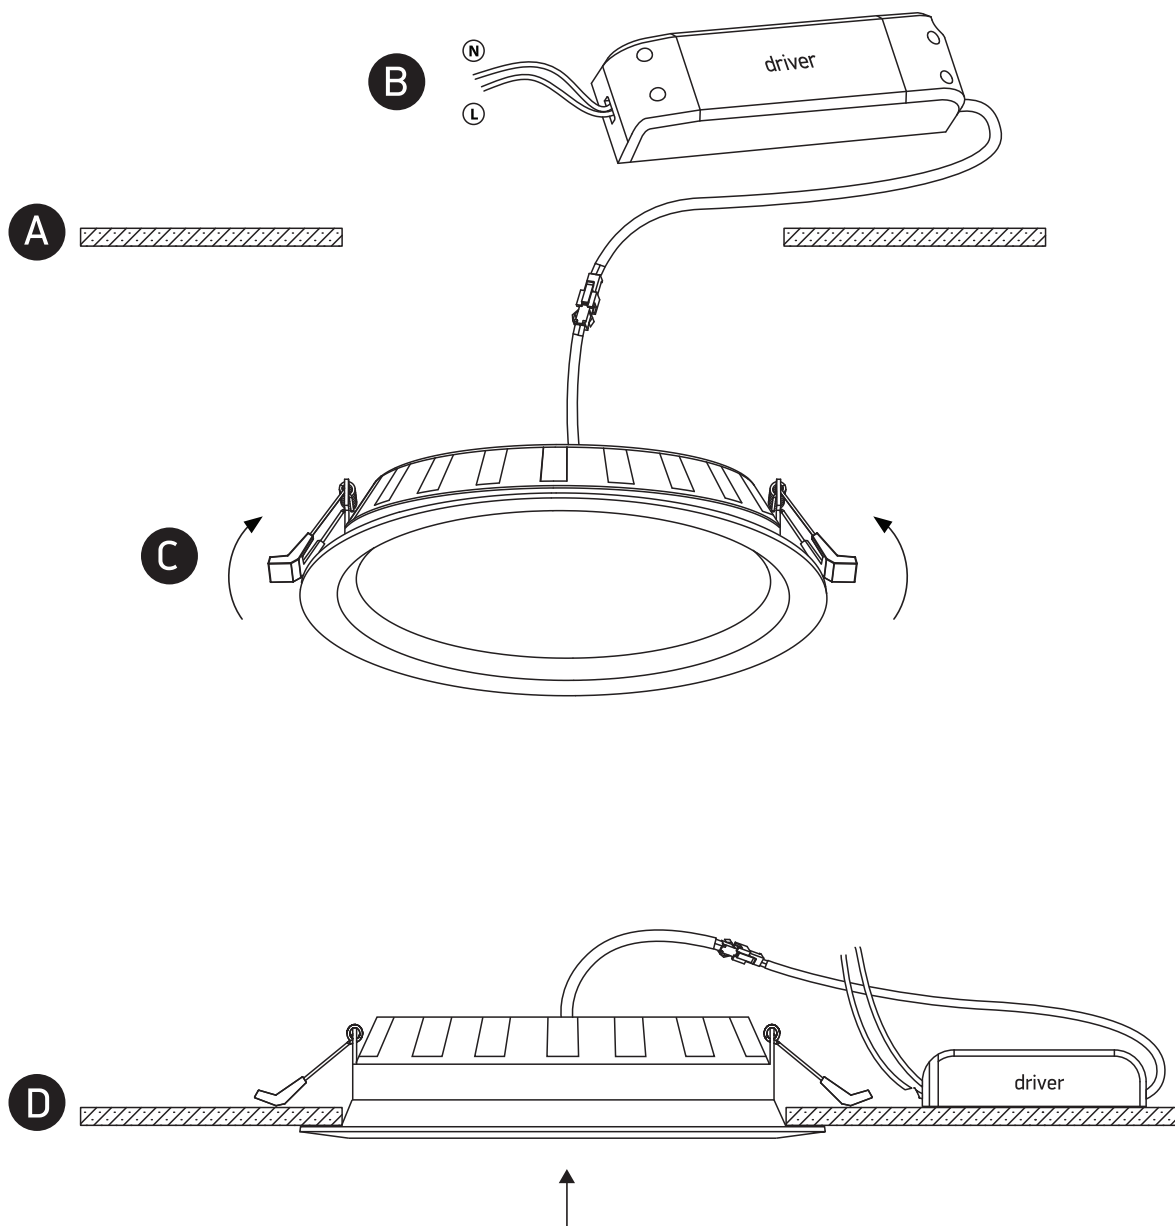

## 10124T, 10130T

**ecodownlight**

CE

RoHS  
COMPLIANT

TOP  
DIMMABLE

235mm

10124T: 230V | SMD 2835 | 24W | IP20 | Aluminium  
10130T: 230V | SMD 2835 | 30W | IP20 | Aluminium

Complete with driver.

80  
CRI

55mm

**one**  
LIGHT