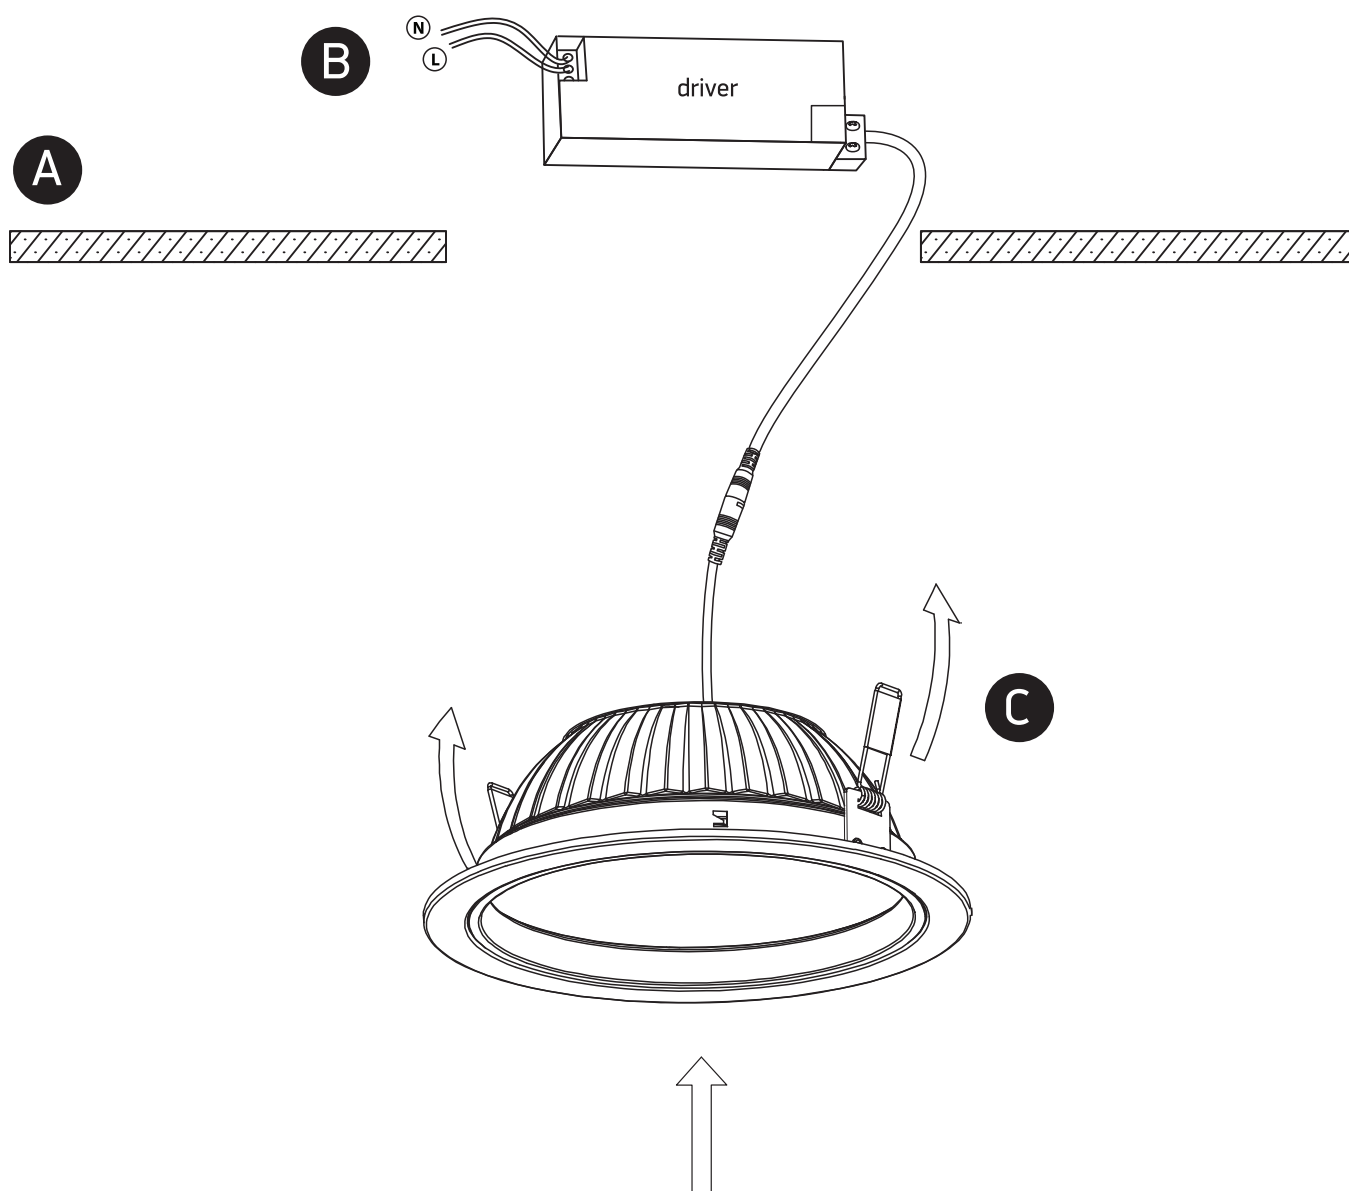

INSTALLATION MANUAL

10124

ecodownlight

238mm

230V | SMD 2835 | 24W | IP44 | Aluminium
Complete with driver.

80
CRI

100mm

one
LIGHT

Warnings:

1. Make sure that the product is installed properly before connecting to electricity.
2. Do not cover the fitting.
3. Maintenance and installation should only be carried out by a professional electrician.