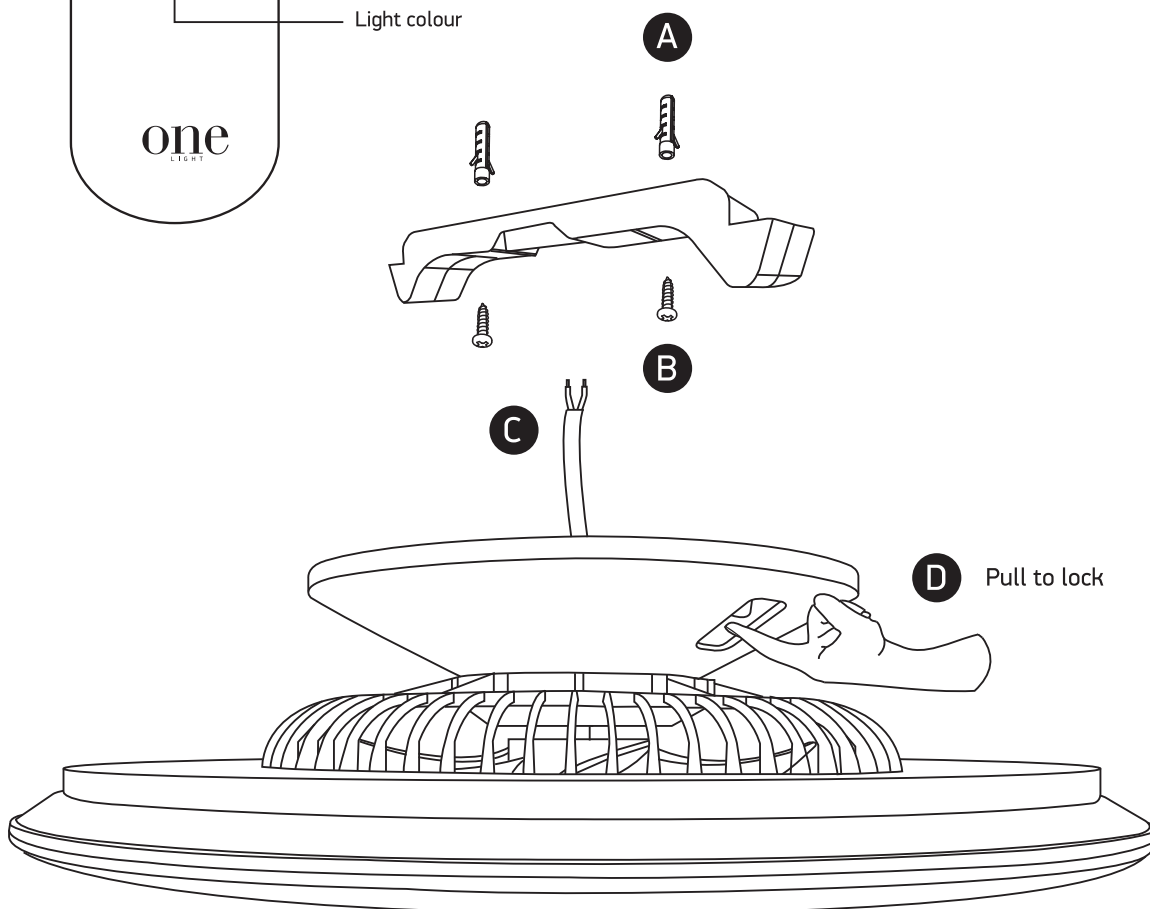

INSTALLATION MANUAL

24002

ecolight

230V | 30W LED | 35W Fan | IP20 | 6 Speed Fan | Plastic

DC Motor.

80
CRI

one
LIGHT

Warnings: