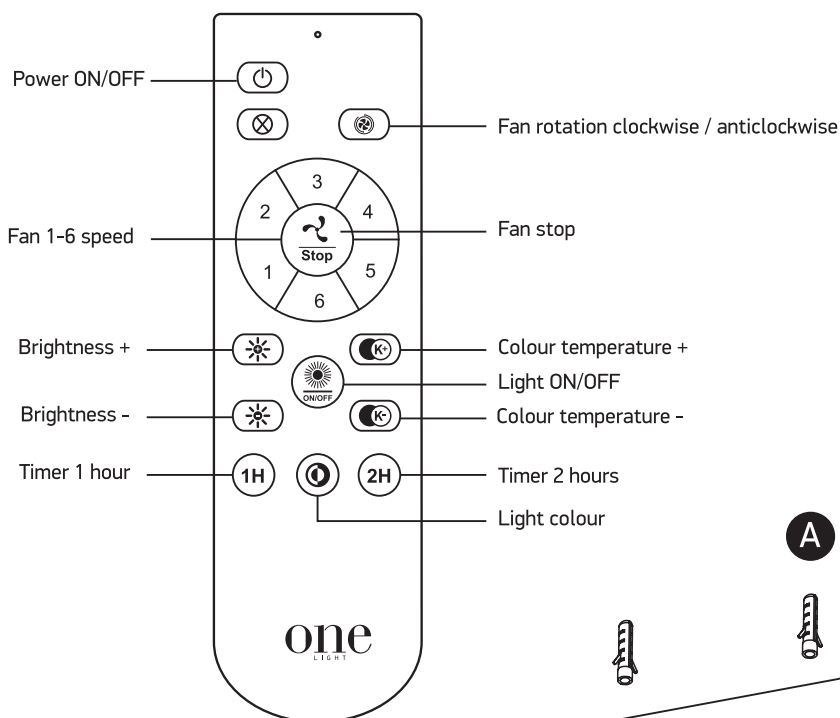

INSTALLATION MANUAL

24002

ecolight

230V | 30W LED | 35W Fan | IP20 | 6 Speed Fan | Plastic

DC Motor.

80
CRI

one
LIGHT

Warnings: