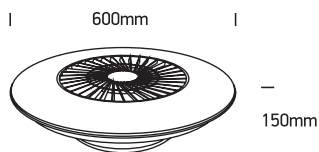

INSTALLATION MANUAL

24002

ecolight

230V | 30W LED | 35W Fan | IP20 | 6 Speed Fan | Plastic

DC Motor.

80
CRI

one
LIGHT

Warnings: