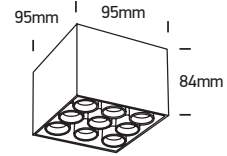

INSTALLATION MANUAL

12906C

ecolight

**DARK
LIGHT**

230V | SMD 3535 | 20W | IP20 | Aluminium

Complete with 700mA driver.

**85
CRI**
one
LIGHT

Warnings: