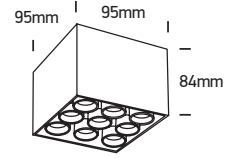

INSTALLATION MANUAL

12906C

ecolight

**DARK
LIGHT**

230V | SMD 3535 | 20W | IP20 | Aluminium

Complete with 700mA driver.

**85
CRI**
one
LIGHT

Warnings: