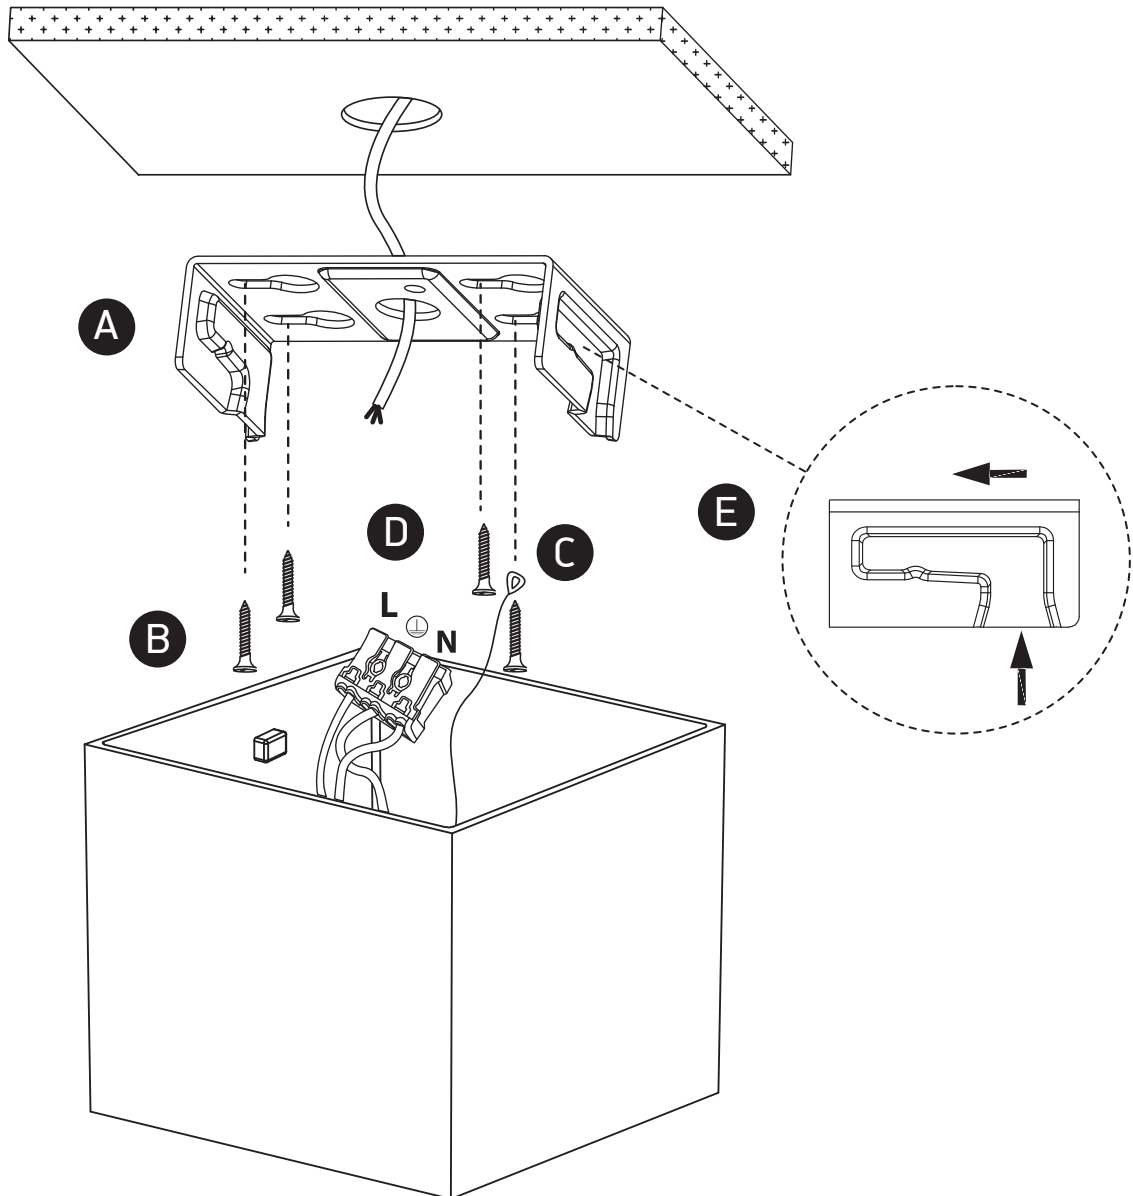

INSTALLATION MANUAL

12906C

ecolight

**DARK
LIGHT**

230V | SMD 3535 | 20W | IP20 | Aluminium

Complete with 700mA driver.

**85
CRI**
one
LIGHT

Warnings:

1. Make sure that the product is installed properly before connecting to electricity.
2. Do not cover the fitting.
3. Maintenance and installation should only be carried out by a professional electrician.