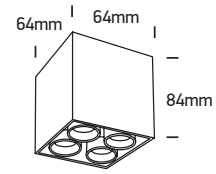

INSTALLATION MANUAL

12406C

ecolight

**DARK
LIGHT**

230V | SMD 3535 | 10W | IP20 | Aluminium

Complete with 700mA driver.

**85
CRI**
one
LIGHT

Warnings: