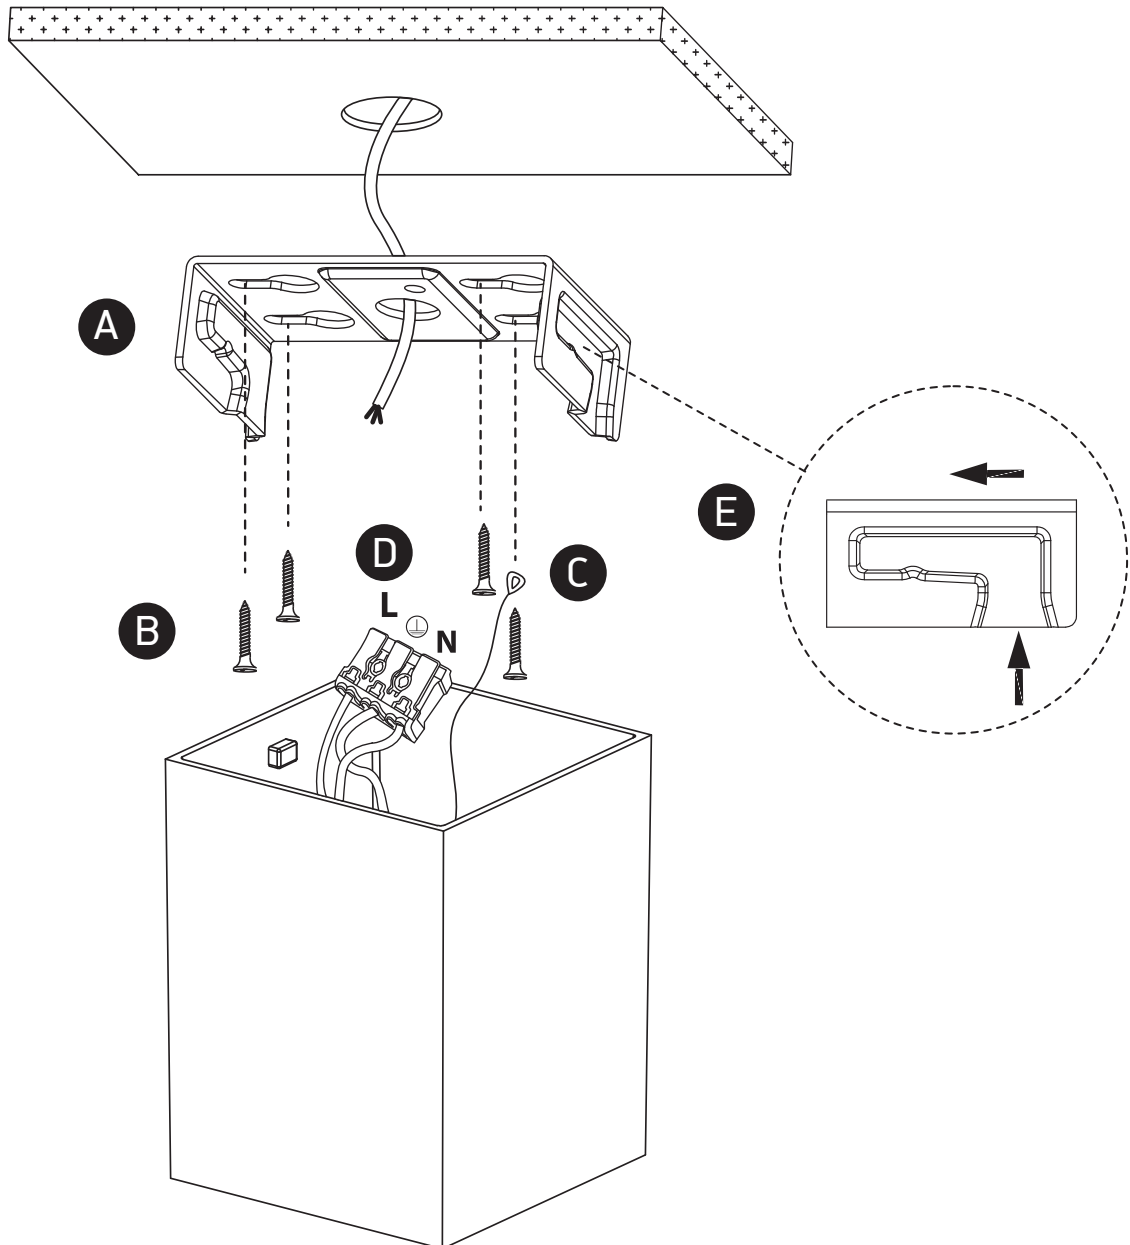

INSTALLATION MANUAL

12406C

ecolight

**DARK
LIGHT**

230V | SMD 3535 | 10W | IP20 | Aluminium

Complete with 700mA driver.

**85
CRI**
one
LIGHT

Warnings:

1. Make sure that the product is installed properly before connecting to electricity.
2. Do not cover the fitting.
3. Maintenance and installation should only be carried out by a professional electrician.