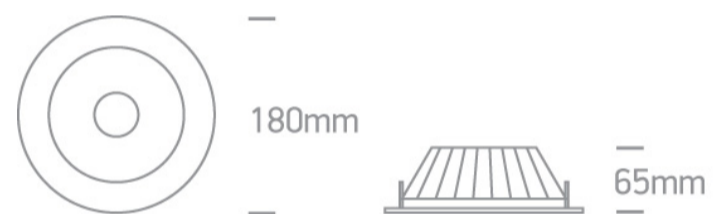

## Dimensions

## Physical Specification

|                      |                                   |
|----------------------|-----------------------------------|
| Item Group           | 06 Downlights Fixed LED           |
| Family               | The COB Downlight Range Aluminium |
| Order Code           | 10120C/G/C                        |
| Colour               | Grey                              |
| Material             | Aluminium                         |
| Shape                | Circular                          |
| Height               | 65mm                              |
| Diameter             | 180mm                             |
| Cutout Hole Diameter | 160mm                             |
| Recessed Ceiling     | Yes                               |
| Depth Required       | 100mm                             |
| Indoor               | Yes                               |