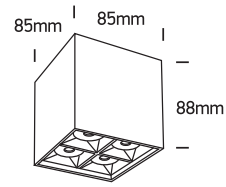

INSTALLATION MANUAL

12406B

ecolight

230V | COB LED | 15W | IP20 | Aluminium

Complete with 350mA driver.

90
CRI

one
LIGHT

Warnings: