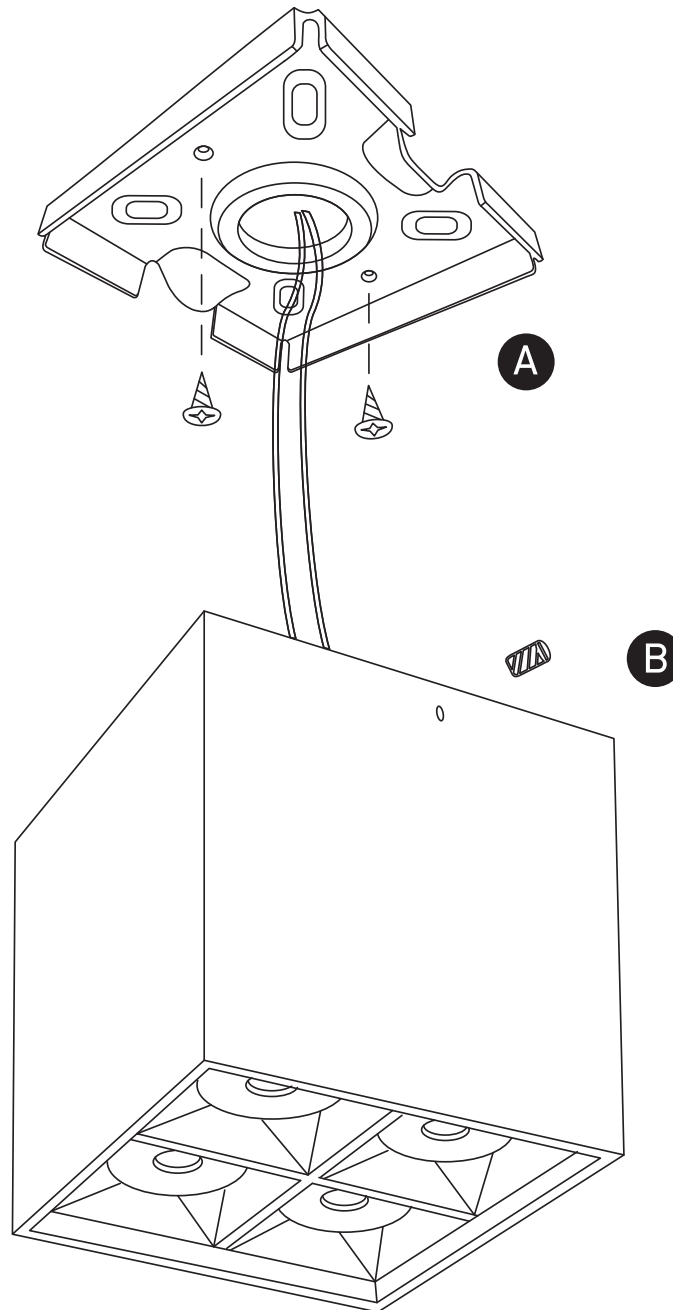

# INSTALLATION MANUAL

12406B

**ecolight**

230V | COB LED | 15W | IP20 | Aluminium

Complete with 350mA driver.

**90**  
CRI

**one**  
LIGHT