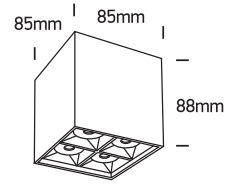

# INSTALLATION MANUAL

12406B

**ecolight**

230V | COB LED | 15W | IP20 | Aluminium

Complete with 350mA driver.

**90**  
CRI

**one**  
LIGHT