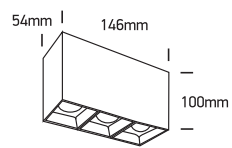

INSTALLATION MANUAL

12307B

ecolight

100-240V | COB LED | 3x7W | IP20 | Aluminium

Complete with driver.

90
CRI

one
LIGHT

Warnings: