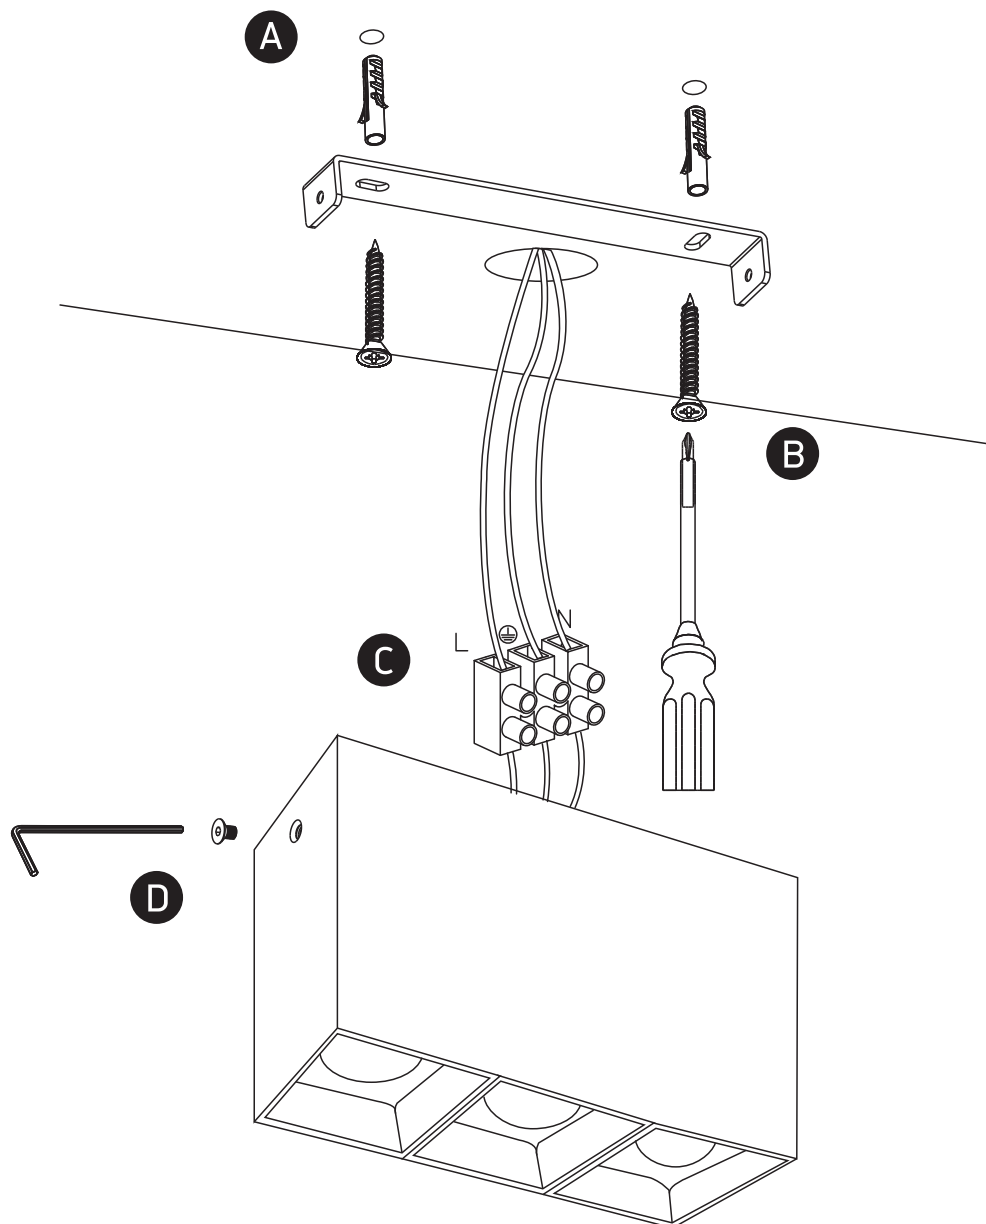

INSTALLATION MANUAL

12307B

ecolight

100-240V | COB LED | 3x7W | IP20 | Aluminium

Complete with driver.

90
CRI

one
LIGHT

Warnings:

1. Make sure that the product is installed properly before connecting to electricity.
2. Do not cover the fitting.
3. Maintenance and installation should only be carried out by a professional electrician.