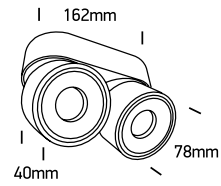

INSTALLATION MANUAL

12208LA

LED
BUILT IN

ADJUSTABLE

90
CRI

230V | COB LED | 2x8W | IP20 | Aluminium | Adjustable
Complete with 700mA driver.

one
LIGHT

Warnings: