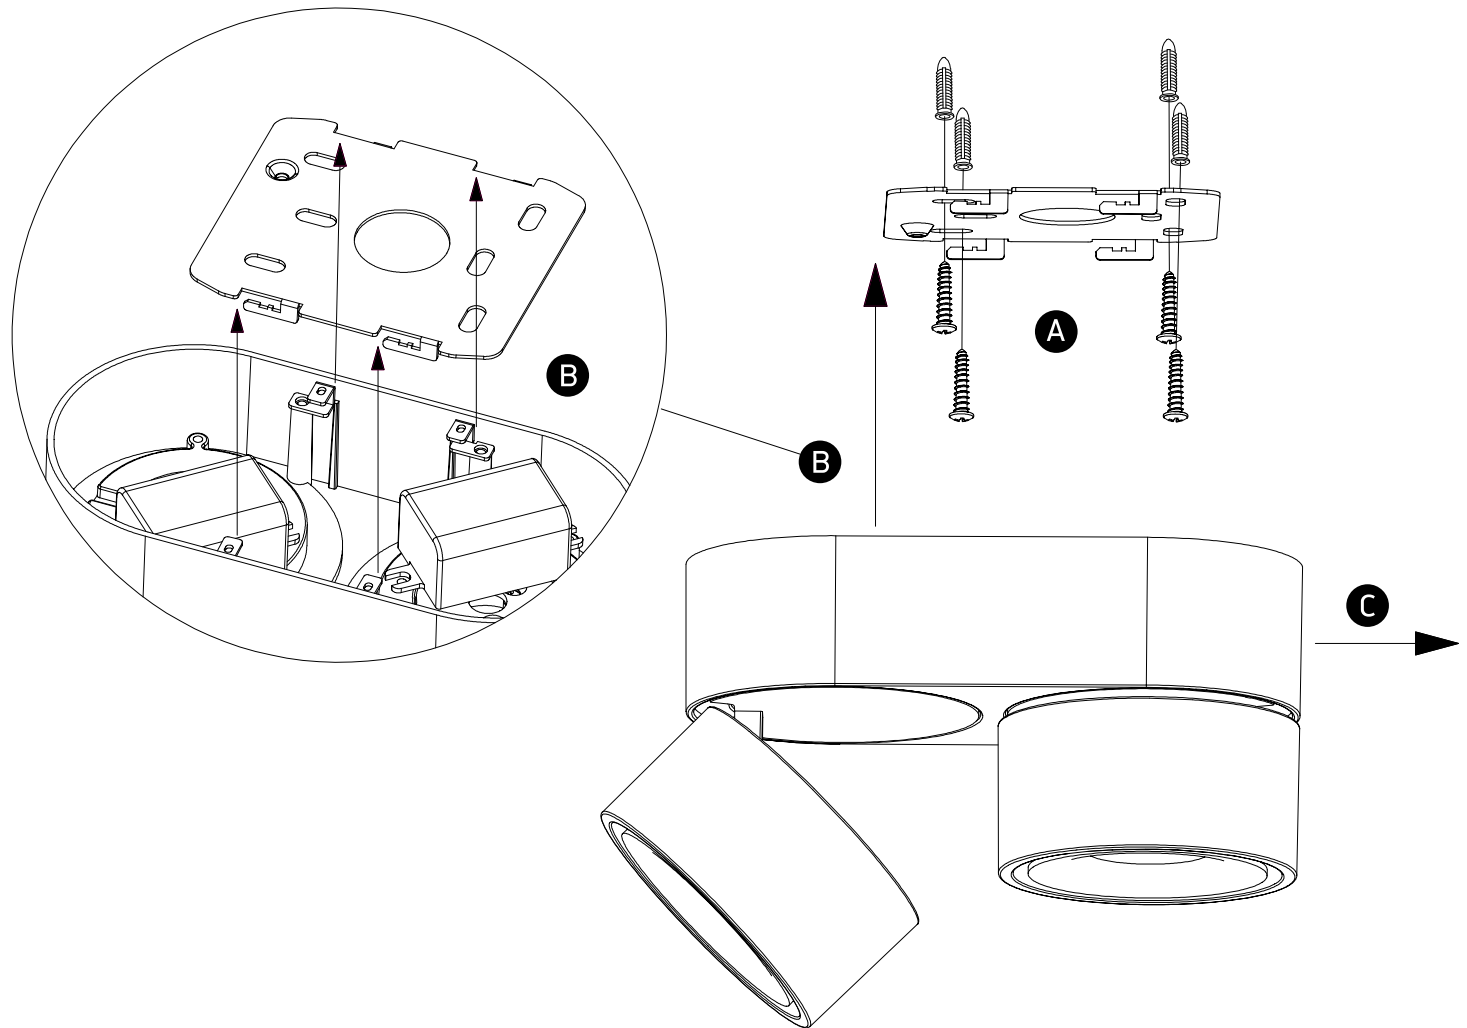

INSTALLATION MANUAL

12208LA

LED
BUILT IN

ADJUSTABLE

90
CRI

230V | COB LED | 2x8W | IP20 | Aluminium | Adjustable
Complete with 700mA driver.

one
LIGHT

Warnings:

1. Make sure that the product is installed properly before connecting to electricity.
2. Do not cover the fitting.
3. Maintenance and installation should only be carried out by a professional electrician.