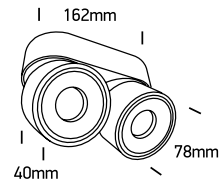

# INSTALLATION MANUAL

12208LA

**LED**  
BUILT IN

ADJUSTABLE

90  
CRI

230V | COB LED | 2x8W | IP20 | Aluminium | Adjustable  
Complete with 700mA driver.

**one**  
LIGHT

**Warnings:**