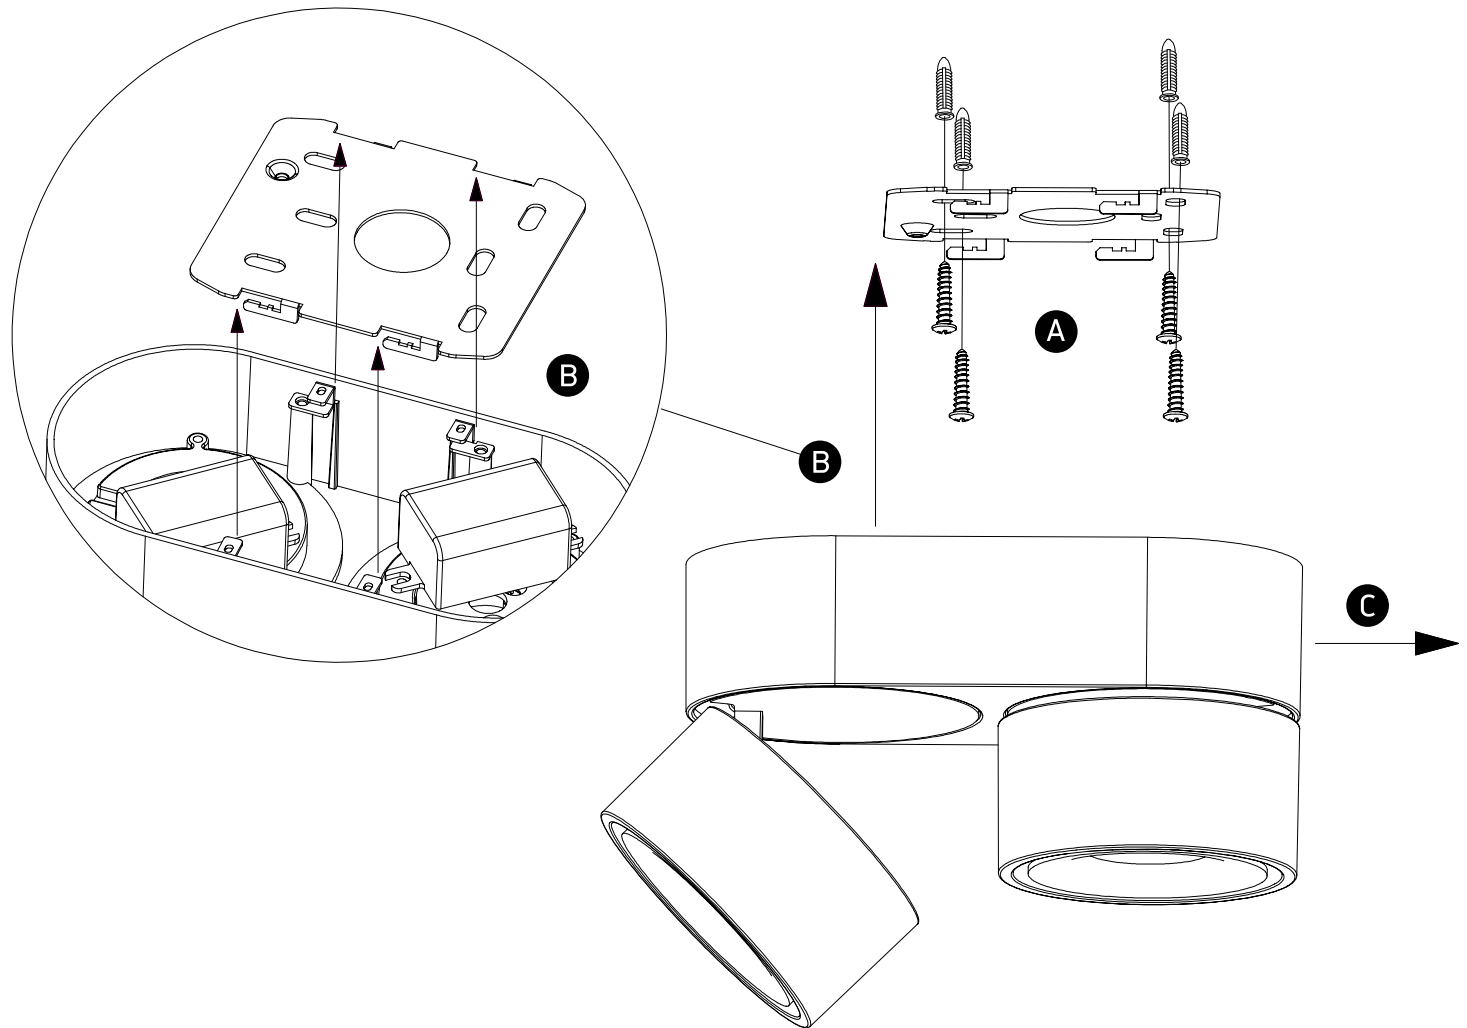

# INSTALLATION MANUAL

12208LA

**LED**  
BUILT IN

ADJUSTABLE

90  
CRI

230V | COB LED | 2x8W | IP20 | Aluminium | Adjustable  
Complete with 700mA driver.

**one**  
LIGHT

**Warnings:**

1. Make sure that the product is installed properly before connecting to electricity.
2. Do not cover the fitting.
3. Maintenance and installation should only be carried out by a professional electrician.