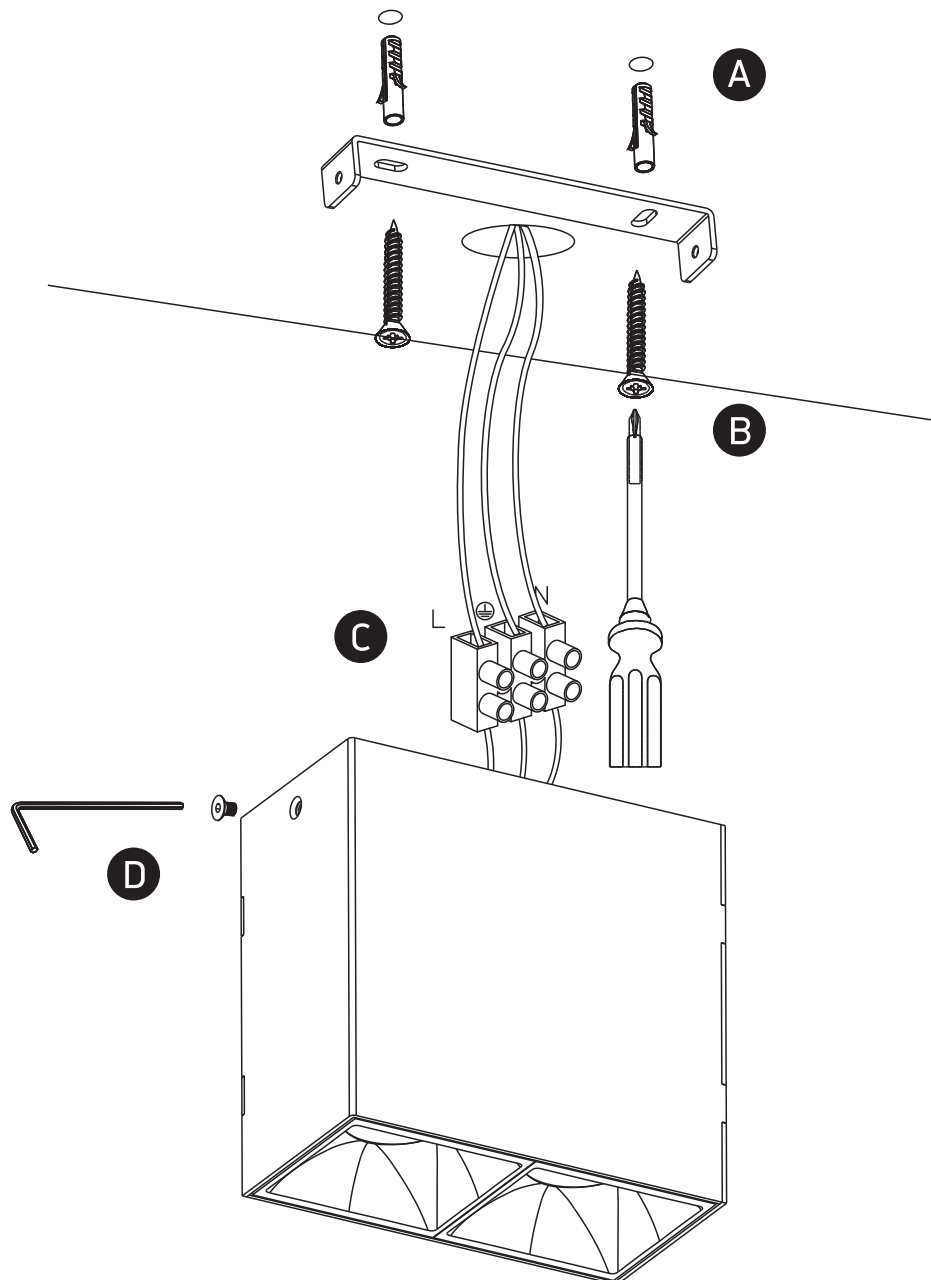

INSTALLATION MANUAL

12207B

ecolight

CE

RoHS
COMPLIANT

NOT
DIMMABLE

100-240V | COB LED | 2x7W | IP20 | Aluminium

Complete with driver.

90
CRI

one
LIGHT

Warnings:

1. Make sure that the product is installed properly before connecting to electricity.
2. Do not cover the fitting.
3. Maintenance and installation should only be carried out by a professional electrician.