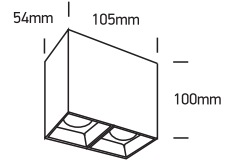

INSTALLATION MANUAL

12207B

ecolight

CE

RoHS
COMPLIANT

NOT
DIMMABLE

100-240V | COB LED | 2x7W | IP20 | Aluminium

Complete with driver.