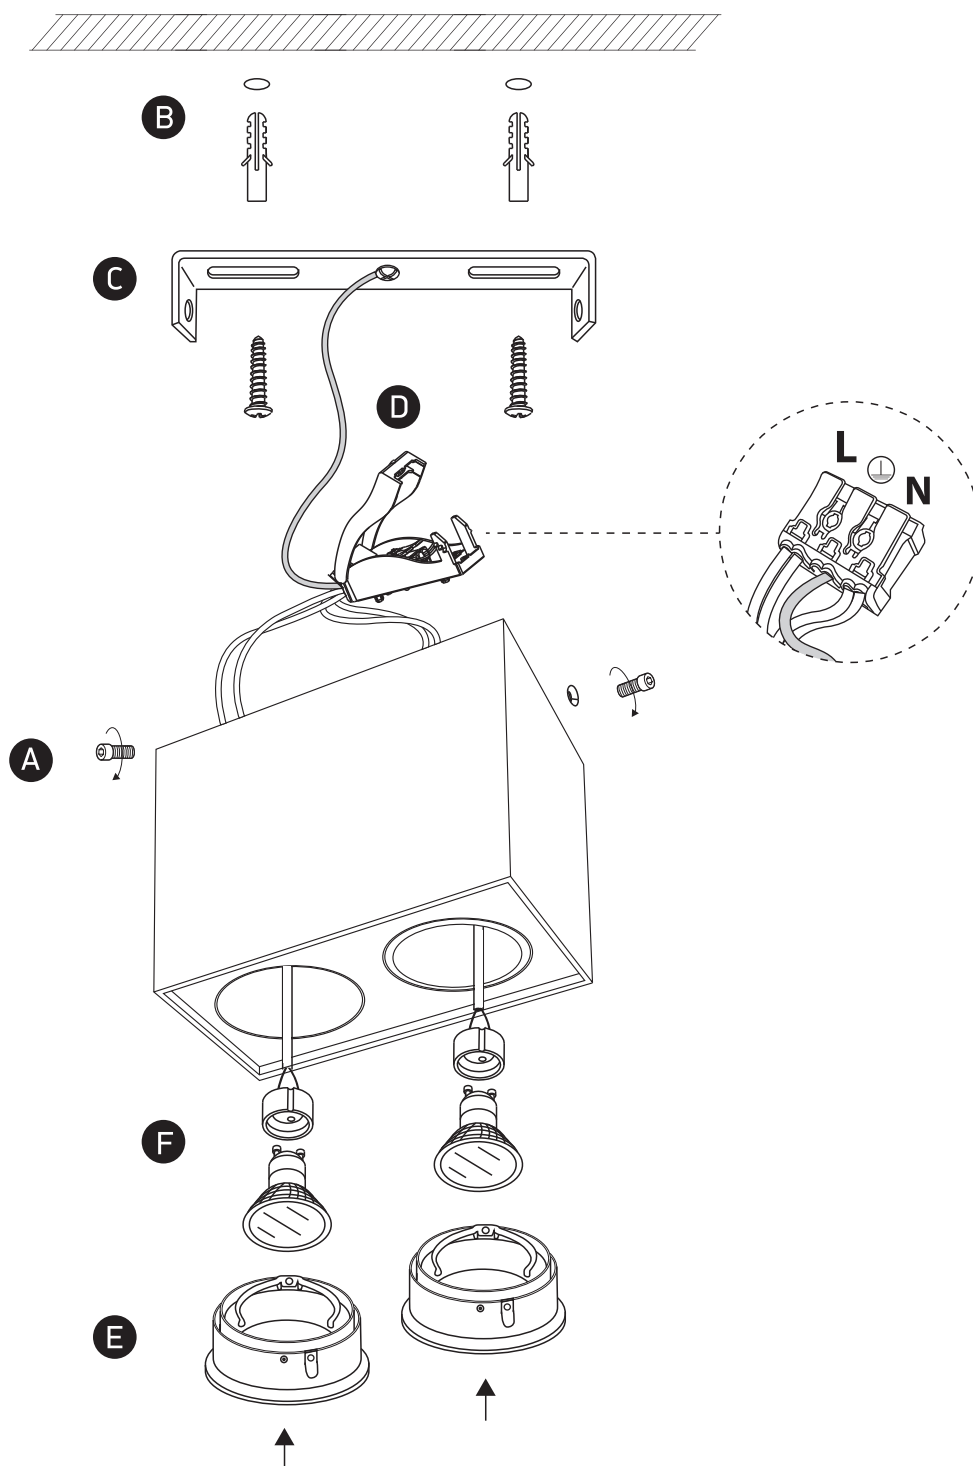

INSTALLATION MANUAL

12205YA

100-240V | MR16 | GU10 | 2x10W | IP20 | Aluminium | Adjustable

Warnings:

1. Make sure that the product is installed properly before connecting to electricity.
2. Do not cover the fitting.
3. Maintenance and installation should only be carried out by a professional electrician.