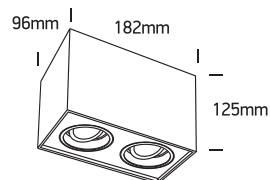

INSTALLATION MANUAL

12205YA

100-240V | MR16 | GU10 | 2x10W | IP20 | Aluminium | Adjustable

Warnings:

1. Make sure that the product is installed properly before connecting to electricity.
2. Do not cover the fitting.
3. Maintenance and installation should only be carried out by a professional electrician.