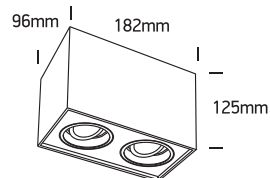

INSTALLATION MANUAL

12205YA

100-240V | MR16 | GU10 | 2x10W | IP20 | Aluminium | Adjustable

Warnings:

1. Make sure that the product is installed properly before connecting to electricity.
2. Do not cover the fitting.
3. Maintenance and installation should only be carried out by a professional electrician.