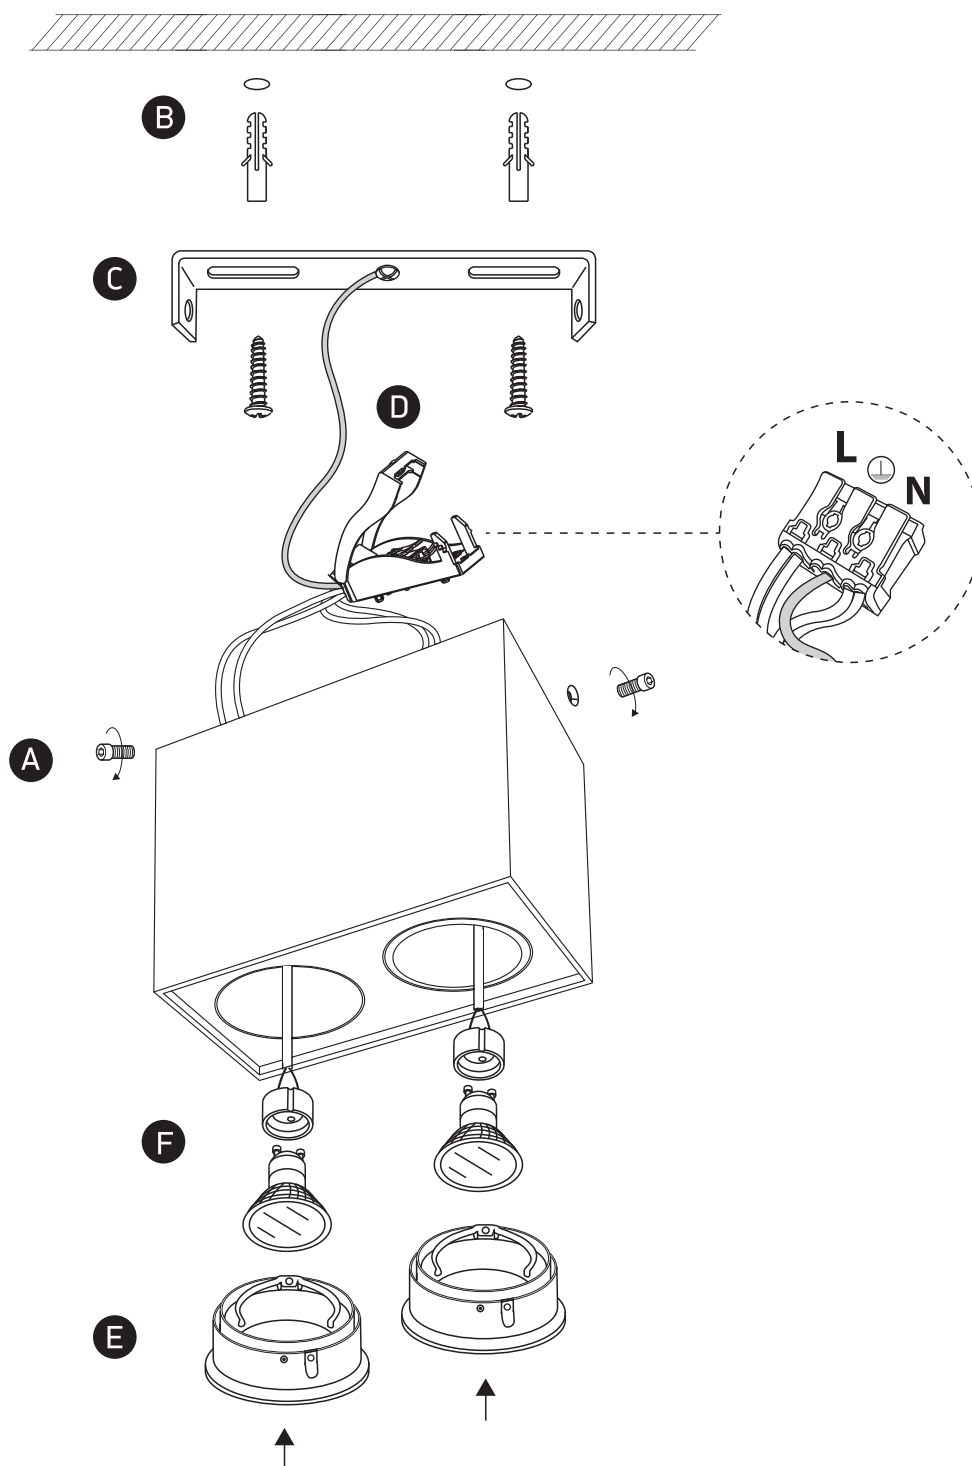

INSTALLATION MANUAL

12205YA

100-240V | MR16 | GU10 | 2x10W | IP20 | Aluminium | Adjustable

Warnings:

1. Make sure that the product is installed properly before connecting to electricity.
2. Do not cover the fitting.
3. Maintenance and installation should only be carried out by a professional electrician.