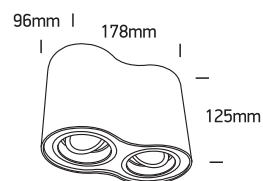

INSTALLATION MANUAL

12205Y

100-240V | MR16 | GU10 | 2x10W | IP20 | Aluminium | Adjustable

Warnings:

1. Make sure that the product is installed properly before connecting to electricity.
2. Do not cover the fitting.
3. Maintenance and installation should only be carried out by a professional electrician.