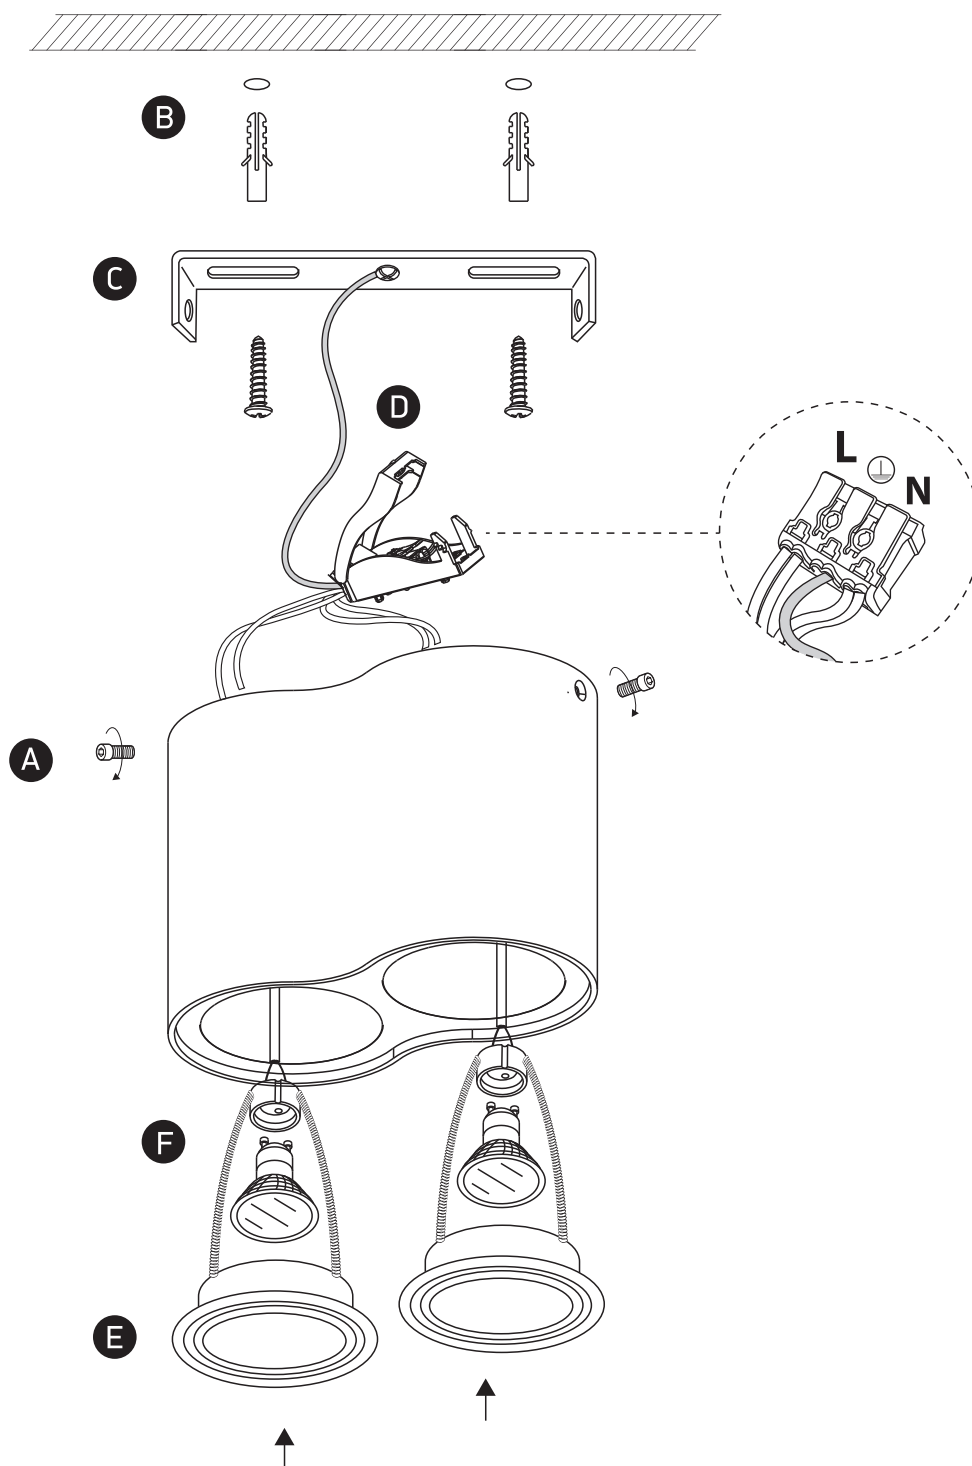

INSTALLATION MANUAL

12205Y

100-240V | MR16 | GU10 | 2x10W | IP20 | Aluminium | Adjustable

Warnings:

1. Make sure that the product is installed properly before connecting to electricity.
2. Do not cover the fitting.
3. Maintenance and installation should only be carried out by a professional electrician.