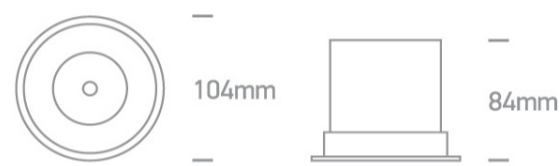

Dimensions