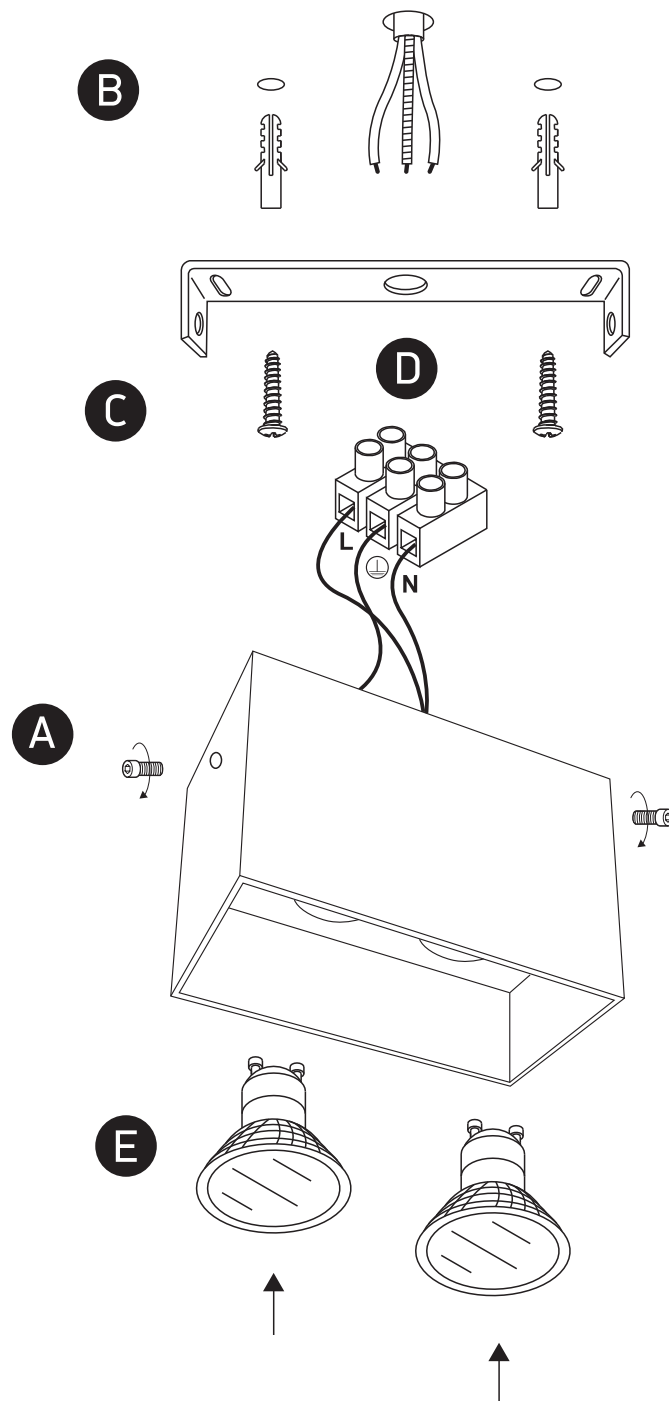

INSTALLATION MANUAL

12205TA

100-240V | MR16 | GU10 | 2x10W | IP20 | Aluminium

Warnings:

1. Make sure that the product is installed properly before connecting to electricity.
2. Do not cover the fitting.
3. Maintenance and installation should only be carried out by a professional electrician.