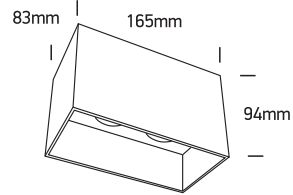

INSTALLATION MANUAL

12205TA

100-240V | MR16 | GU10 | 2x10W | IP20 | Aluminium

Warnings:

1. Make sure that the product is installed properly before connecting to electricity.
2. Do not cover the fitting.
3. Maintenance and installation should only be carried out by a professional electrician.