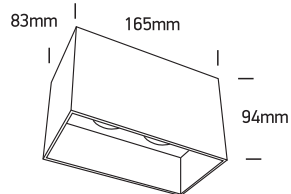

INSTALLATION MANUAL

12205TA

100-240V | MR16 | GU10 | 2x10W | IP20 | Aluminium

Warnings:

1. Make sure that the product is installed properly before connecting to electricity.
2. Do not cover the fitting.
3. Maintenance and installation should only be carried out by a professional electrician.