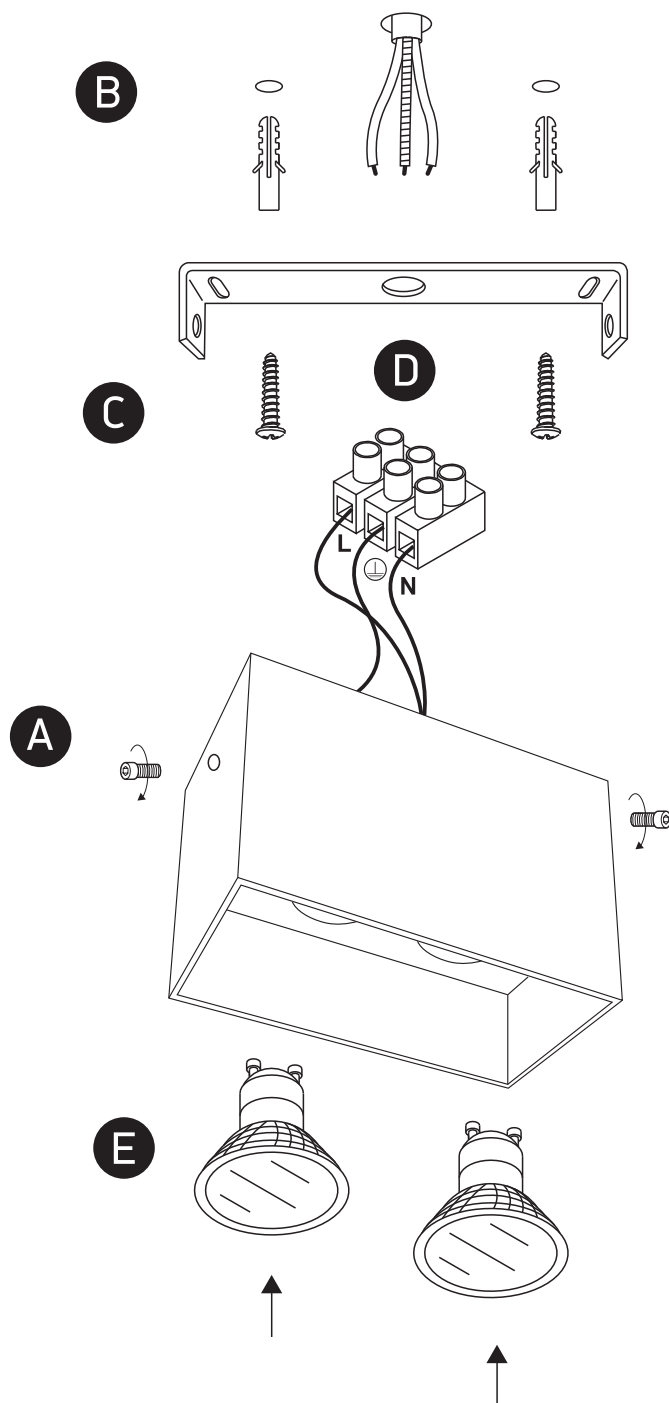

INSTALLATION MANUAL

12205TA

100-240V | MR16 | GU10 | 2x10W | IP20 | Aluminium

Warnings:

1. Make sure that the product is installed properly before connecting to electricity.
2. Do not cover the fitting.
3. Maintenance and installation should only be carried out by a professional electrician.