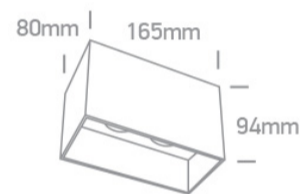

12 Wall & Ceiling>GU10 Decorative Cubes Aluminium

12205TA/B

2x10W MR16 GU10 Ceiling Light.

Complies with standard EN60598-1 and any other specific standards.

Downloads

Dimensions

Physical Specification

Item Group	12 Wall & Ceiling
Family	GU10 Decorative Cubes Aluminium
Order Code	12205TA/B
Colour	Black
Material	Aluminium
Shape	Rectangular
Length	165mm
Width	80mm
Height	94mm
Surface Ceiling	Yes
Indoor	Yes
Adjustable	No

Electrical Characteristics

Gear	No
Fitting + Driver	
Input Voltage	100-240V
50 Hz	Yes
60 Hz	Yes
Safety Class	
Power(Watts)	2x10W
IP Rating	IP20
Light Source	Replaceable lamp
Lamp Holder	GU10
Number of Lamps	2
Dimmable	N/A
F Mark	

Illumination Data

Illumination Diagram

Packing Info

Box Length	17cm
Box Width	8,8cm
Box Height	10cm
Box Weight	0.625kg
Pcs/Carton	20
Barcode	5291889060611
HS Code	9405409900

Certification & Warranty

Warranty