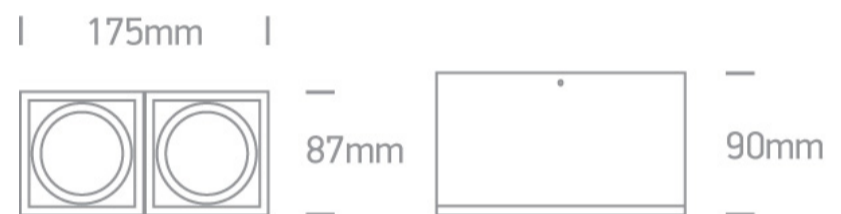

13 Wall & Ceiling > Square Ceiling Lights Natural aluminium

12205B/AL

2X35w MR16 GU10 Square Ceiling Light.

Complies with standard EN60598-1 and any other specific standards.

Downloads

Dimensions

Physical Specification

Item Group	13 Wall & Ceiling
Family	Square Ceiling Lights Natural aluminium
Order Code	12205B/AL
Colour	Aluminium
Material	Natural Aluminium
Shape	Circular
Height	175mm
Diameter	87mm
Surface Ceiling	Yes
Indoor	Yes
Adjustable	2 Directions