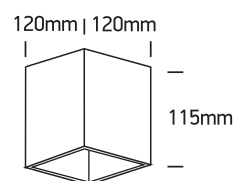

INSTALLATION MANUAL

12144A

100-240V | R111 | GU10 | 15W | IP20 | Aluminium

Warnings:

1. Make sure that the product is installed properly before connecting to electricity.
2. Do not cover the fitting.
3. Maintenance and installation should only be carried out by a professional electrician.