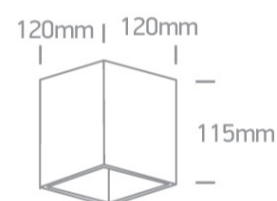

12 Wall &amp; Ceiling&gt;R111 GU10 Ceiling Lights

12144A/W

15W GU10, R111 Ceiling Light.

Complies with standard EN60598-1 and any other specific standards.

## Dimensions

## Physical Specification

Item Group	12 Wall & Ceiling
Family	R111 GU10 Ceiling Lights
Order Code	12144A/W
Colour	White
Material	Aluminium
Shape	Rectangular
Length	120mm
Width	120mm
Height	115mm
Surface Ceiling	Yes
Indoor	Yes
Adjustable	No

## Packing Info

Box Length	12,5cm
Box Width	12,5cm
Box Height	12,5cm
Box Weight	0.565kg
Pcs/Carton	20
Barcode	5291889060666
HS Code	9405409900

Certification & Warranty

Warranty

5 Years

Weee Directive

Yes

switch to  
**one light!**