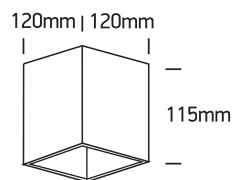

INSTALLATION MANUAL

12144A

100-240V | R111 | GU10 | 15W | IP20 | Aluminium

Warnings:

1. Make sure that the product is installed properly before connecting to electricity.
2. Do not cover the fitting.
3. Maintenance and installation should only be carried out by a professional electrician.