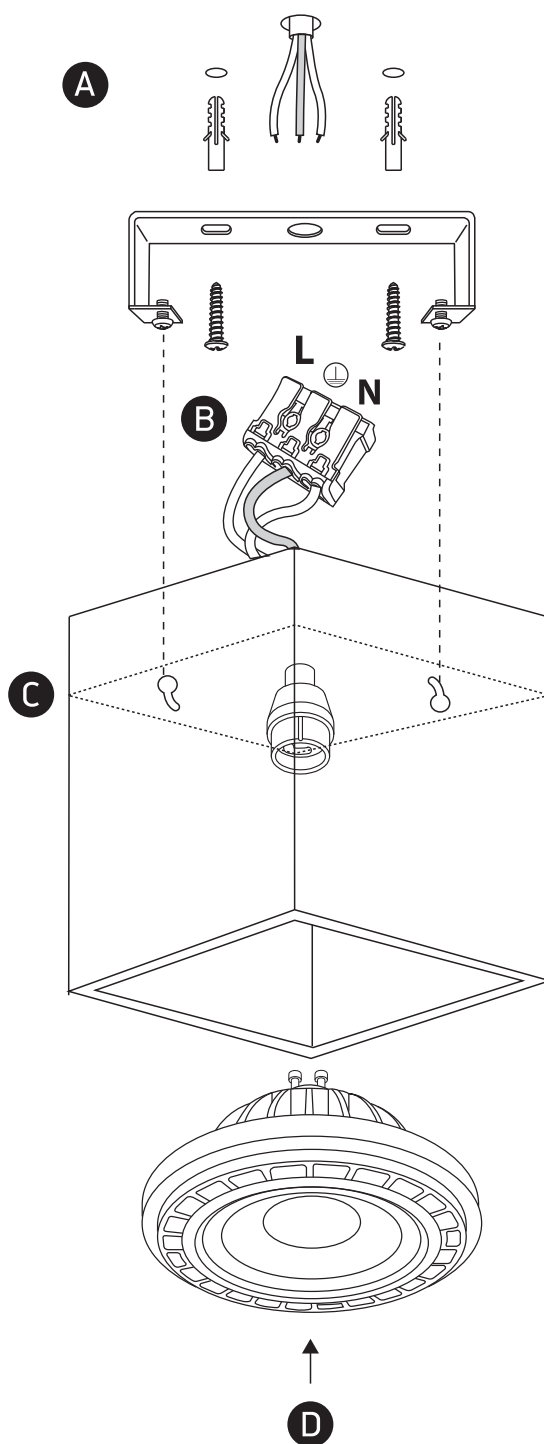

INSTALLATION MANUAL

12144A

100-240V | R111 | GU10 | 15W | IP20 | Aluminium

Warnings:

1. Make sure that the product is installed properly before connecting to electricity.
2. Do not cover the fitting.
3. Maintenance and installation should only be carried out by a professional electrician.