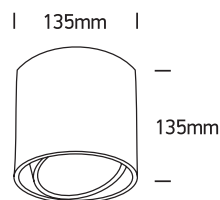

INSTALLATION MANUAL

12142

100-240V | R111 | GU10 | 75W | IP20 | Aluminium | Adjustable

Warnings:

1. Make sure that the product is installed properly before connecting to electricity.
2. Do not cover the fitting.
3. Maintenance and installation should only be carried out by a professional electrician.