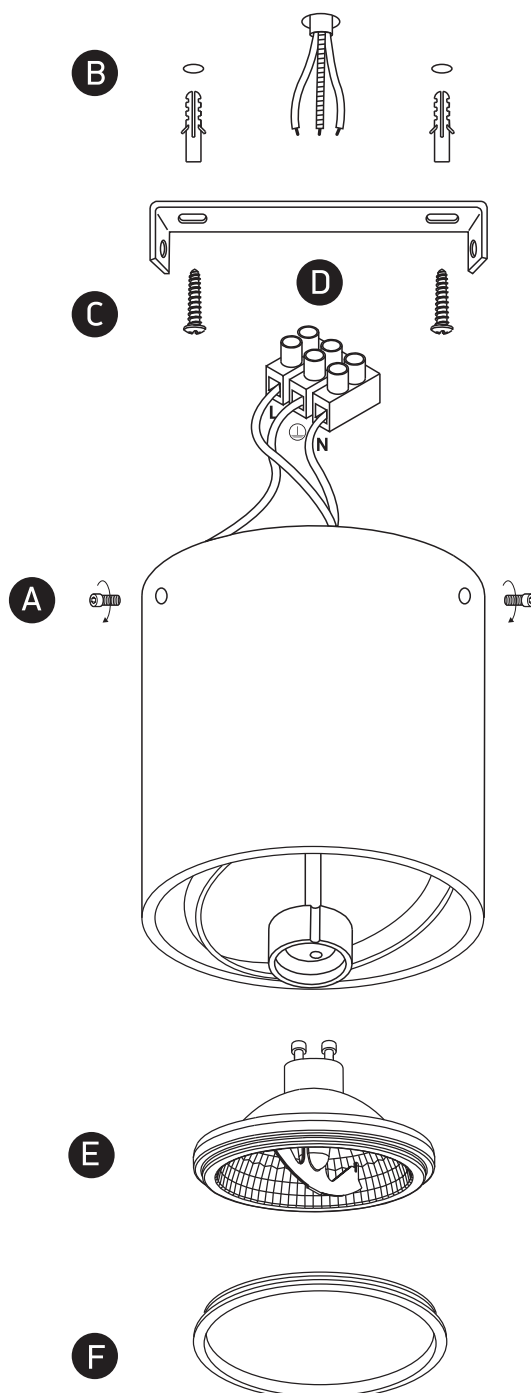

INSTALLATION MANUAL

12142

100-240V | R111 | GU10 | 75W | IP20 | Aluminium | Adjustable

Warnings:

1. Make sure that the product is installed properly before connecting to electricity.
2. Do not cover the fitting.
3. Maintenance and installation should only be carried out by a professional electrician.