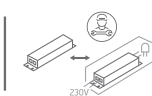

Warnings:

1. Make sure that the product is installed properly before connecting to electricity.
2. Do not cover the fitting.
3. Maintenance and installation should only be carried out by a professional electrician.