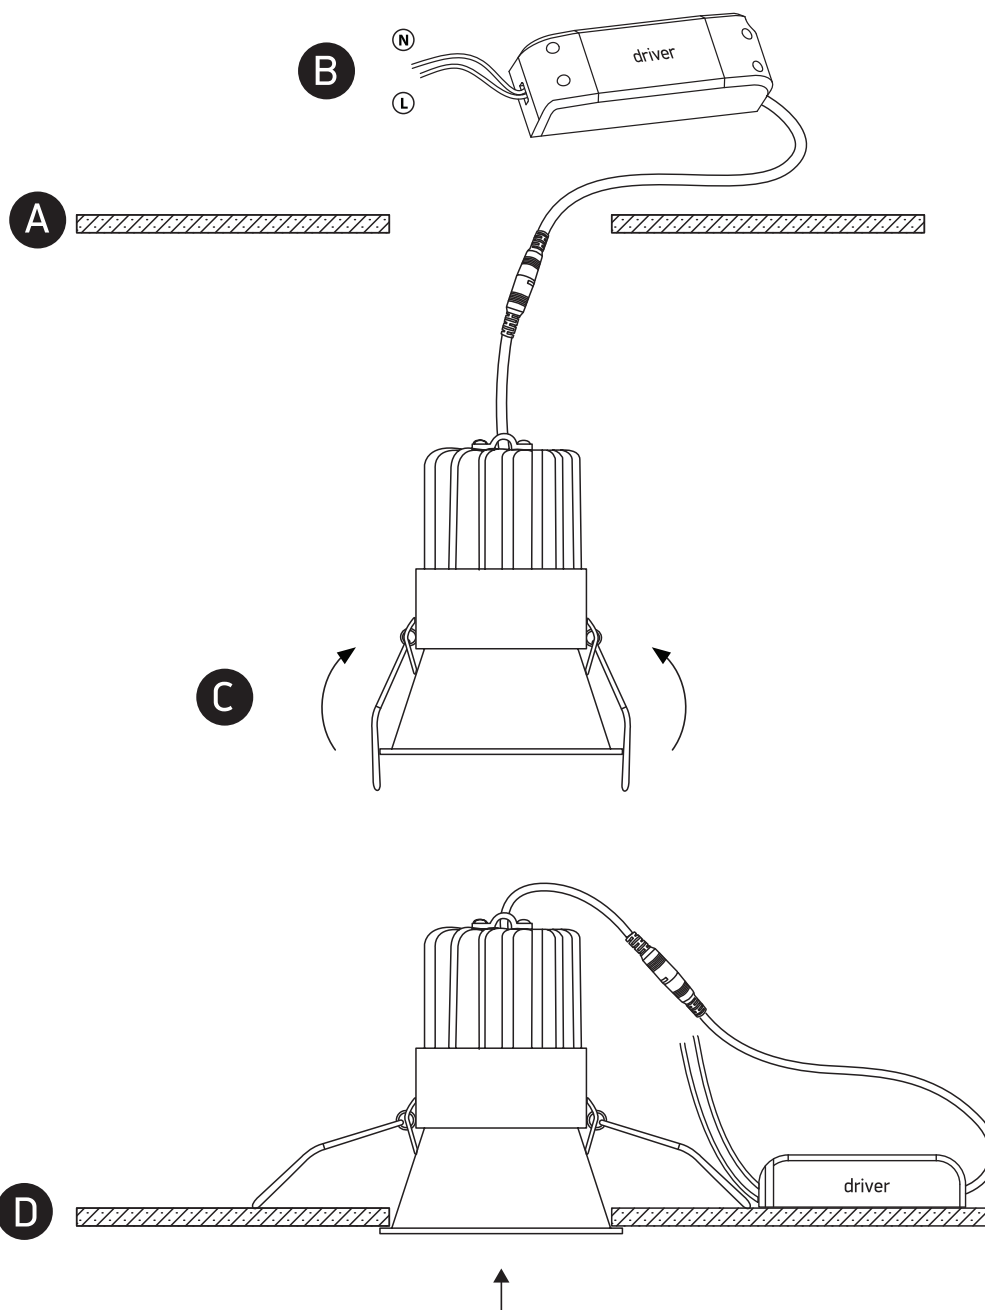

## 10115FD

ecodownlight

DARK  
LIGHT

80  
CRI

92mm

—

—

120mm

—

one  
LIGHT

230V | COB LED | 15W | IP20 | Aluminium  
Complete with 350mA driver.