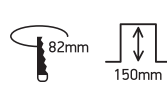

Warnings:

1. Make sure that the product is installed properly before connecting to electricity.
2. Do not cover the fitting.
3. Maintenance and installation should only be carried out by a professional electrician.