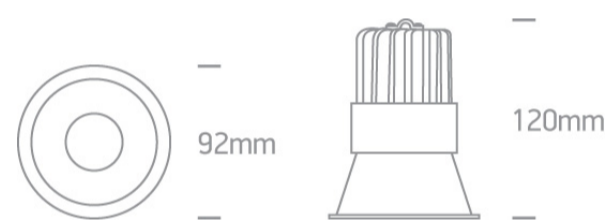

## Dimensions

White

Material

Aluminium

Shape

Circular

Height

120mm

Diameter	92mm
Cutout Hole Diameter	82mm
Recessed Ceiling	Yes
Depth Required	150mm
Indoor	Yes
Adjustable	No