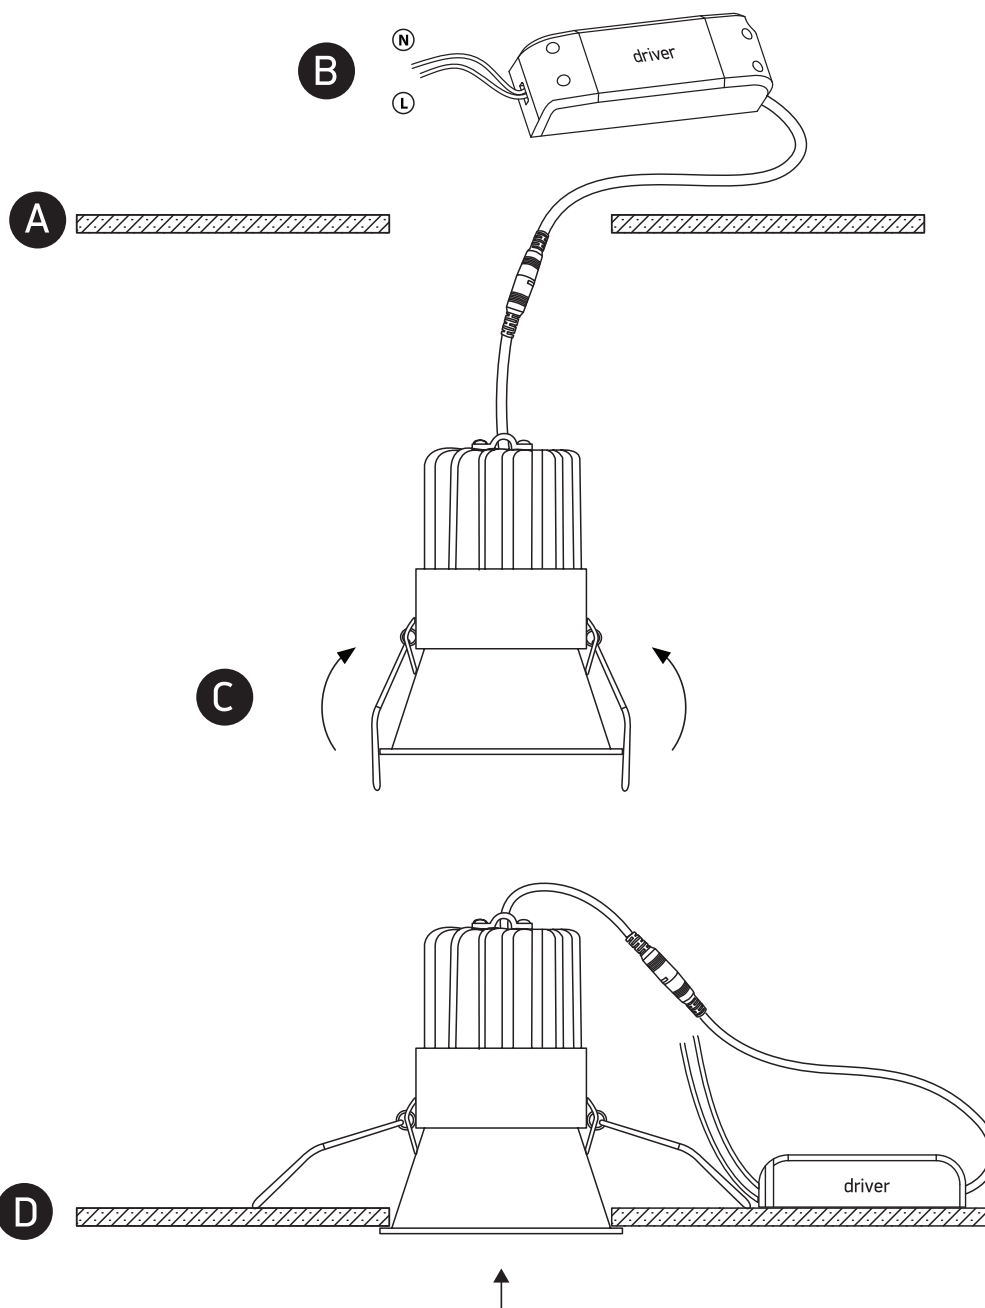

## 10115FD

**eco**downlight

DARK  
LIGHT

80  
CRI

92mm

120mm

**one**  
LIGHT

230V | COB LED | 15W | IP20 | Aluminium  
Complete with 350mA driver.

### Warnings:

1. Make sure that the product is installed properly before connecting to electricity.
2. Do not cover the fitting.
3. Maintenance and installation should only be carried out by a professional electrician.