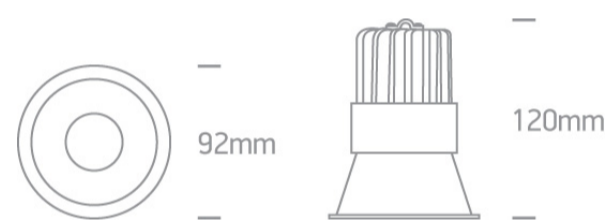

Dimensions