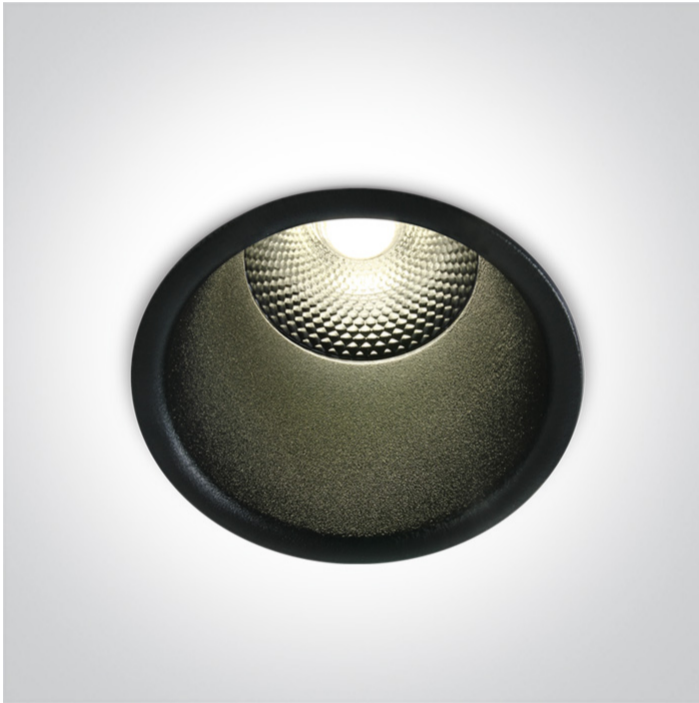

02 Recessed Spots Fixed LED>The Dark Light Pro Range Aluminium

10115FD/B/W

15W COB LED recessed spot, IP20, for general lighting applications.

Supplied with non-dimmable LED driver.

Complies with standard EN60598-1 and any other specific standards.

Downloads

Dimensions

Gallery

Physical Specification

Item Group

02 Recessed Spots Fixed LED

Family

The Dark Light Pro Range Aluminium

Order Code

10115FD/B/W

Colour

Black

Material

Aluminium

Shape

Circular

Height

120mm

Diameter	92mm
Cutout Hole Diameter	82mm
Recessed Ceiling	Yes
Depth Required	150mm
Indoor	Yes
Adjustable	No

Electrical Characteristics

Gear	External-Included
Fitting + Driver	
Input Voltage	220-240V
50 Hz	Yes
60 Hz	Yes
Safety Class	
Power(Watts)	15W
IP Rating	IP20
Light Source	LED built in
Dimmable	No
F Mark	