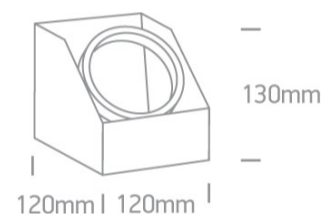

12 Wall &amp; Ceiling&gt;Adjustable Ceiling Lights

12138G/B

75w R111 GU10 Die Cast Adjustable Ceiling Light, IP20.

Complies with standard EN60598-1 and any other specific standards.

## Dimensions

## Physical Specification

Item Group	12 Wall & Ceiling
Family	Adjustable Ceiling Lights
Order Code	12138G/B
Colour	Black
Material	Die Cast
Shape	Circular
Height	130mm
Diameter	120mm
Surface Ceiling	Yes
Indoor	Yes
Adjustable	1 Direction