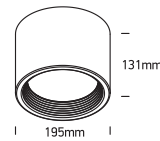

INSTALLATION MANUAL

12115L, 12125L, 12135L

ecolight

80
CRI

Complete with driver.

12115L: 230V | SMD 2835 | 15W | IP40 | Aluminium

12125L: 230V | SMD 2835 | 25W | IP40 | Aluminium

12135L: 230V | SMD 2835 | 35W | IP40 | Aluminium