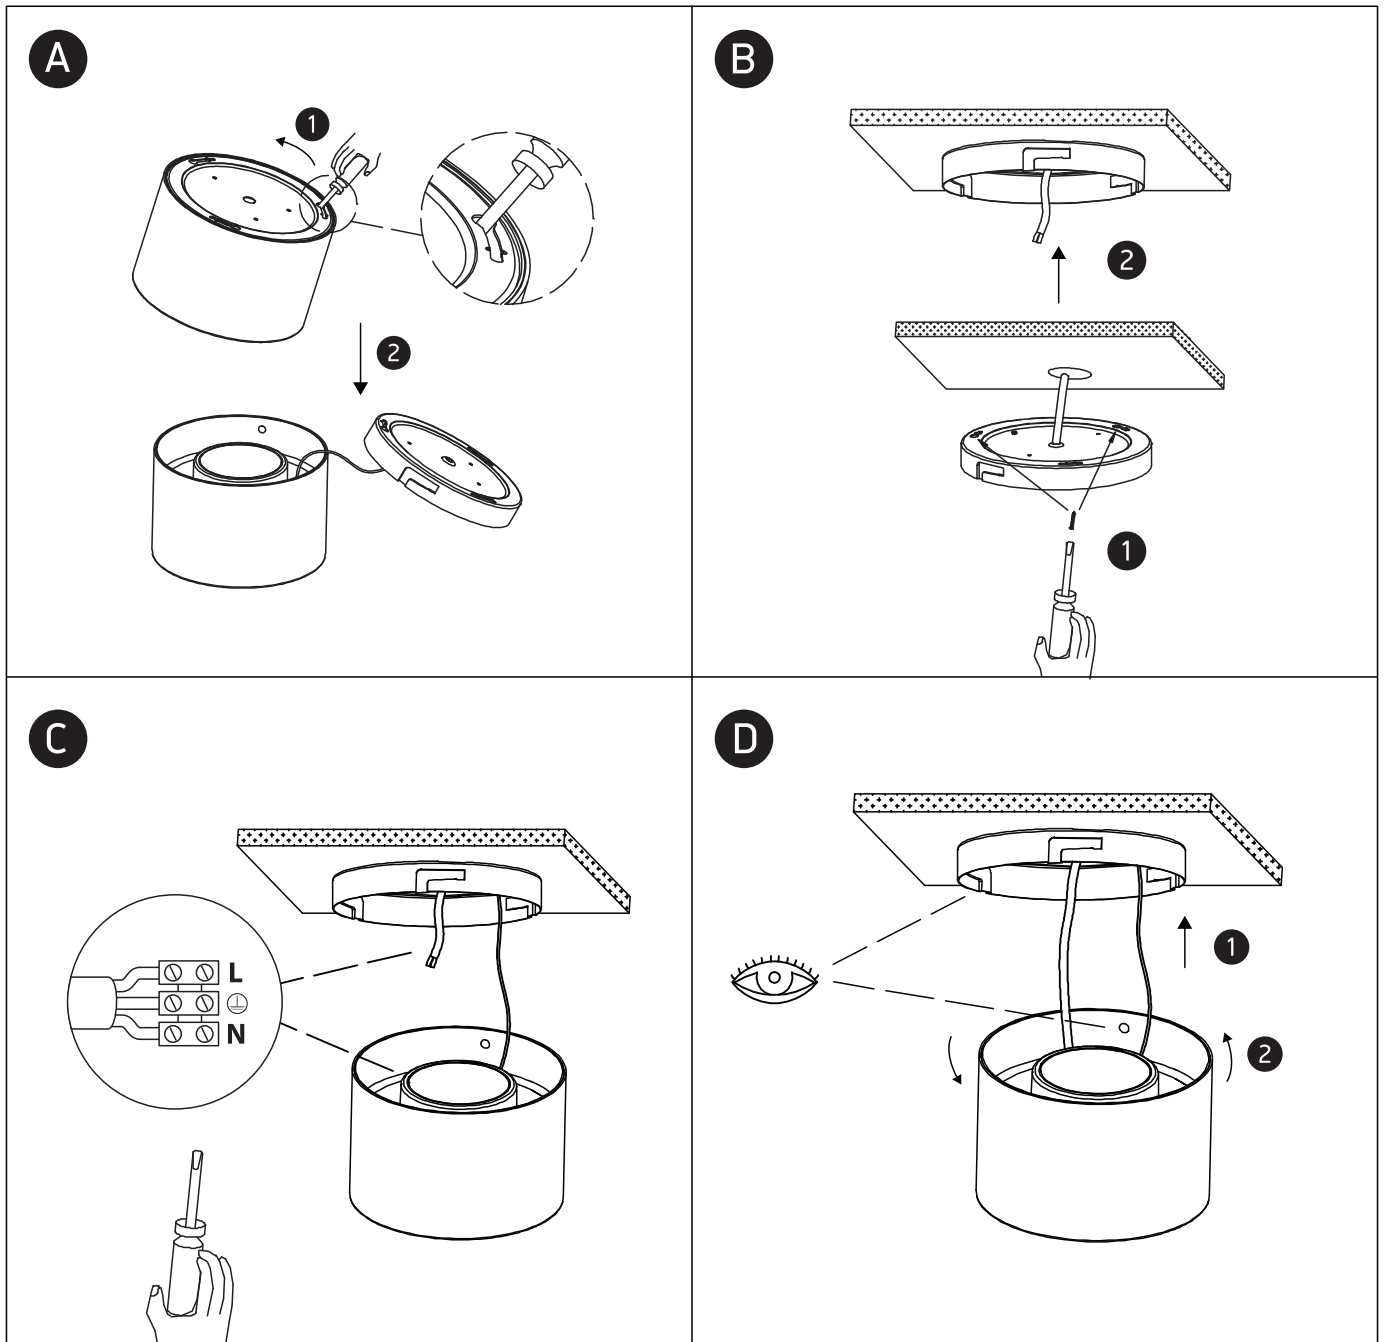

INSTALLATION MANUAL

12115L, 12125L, 12135L

ecolight

80
CRI

Complete with driver.

12115L: 230V | SMD 2835 | 15W | IP40 | Aluminium

12125L: 230V | SMD 2835 | 25W | IP40 | Aluminium

12135L: 230V | SMD 2835 | 35W | IP40 | Aluminium

one
LIGHT

Warnings:

1. Make sure that the product is installed properly before connecting to electricity.
2. Do not cover the fitting.
3. Maintenance and installation should only be carried out by a professional electrician.