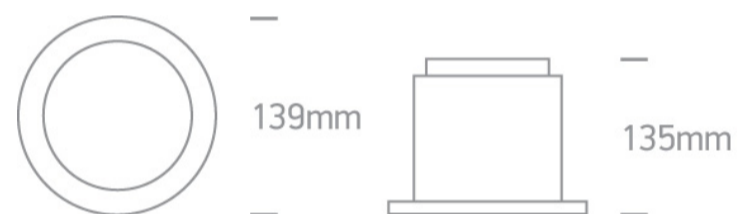

Dimensions

Gallery

Must be ordered separately

89015A

89015AT

Physical Specification

Item Group	06 Downlights Fixed LED
Family	Dark Light Downlights Aluminium
Order Code	10115E/AL/C
Colour	Aluminium
Material	Natural Aluminium
Shape	Circular
Height	135mm
Diameter	139mm
Cutout Hole Diameter	125mm
Recessed Ceiling	Yes
Depth Required	150mm
Indoor	Yes
Adjustable	No

Cable Length

40cm

F Mark

Illumination Data

Colour Temperature

4000K

Lumen Output

1125lm

Box Length

16,5cm

Box Width

16,5cm

Box Height

14cm

Pcs/Carton

20