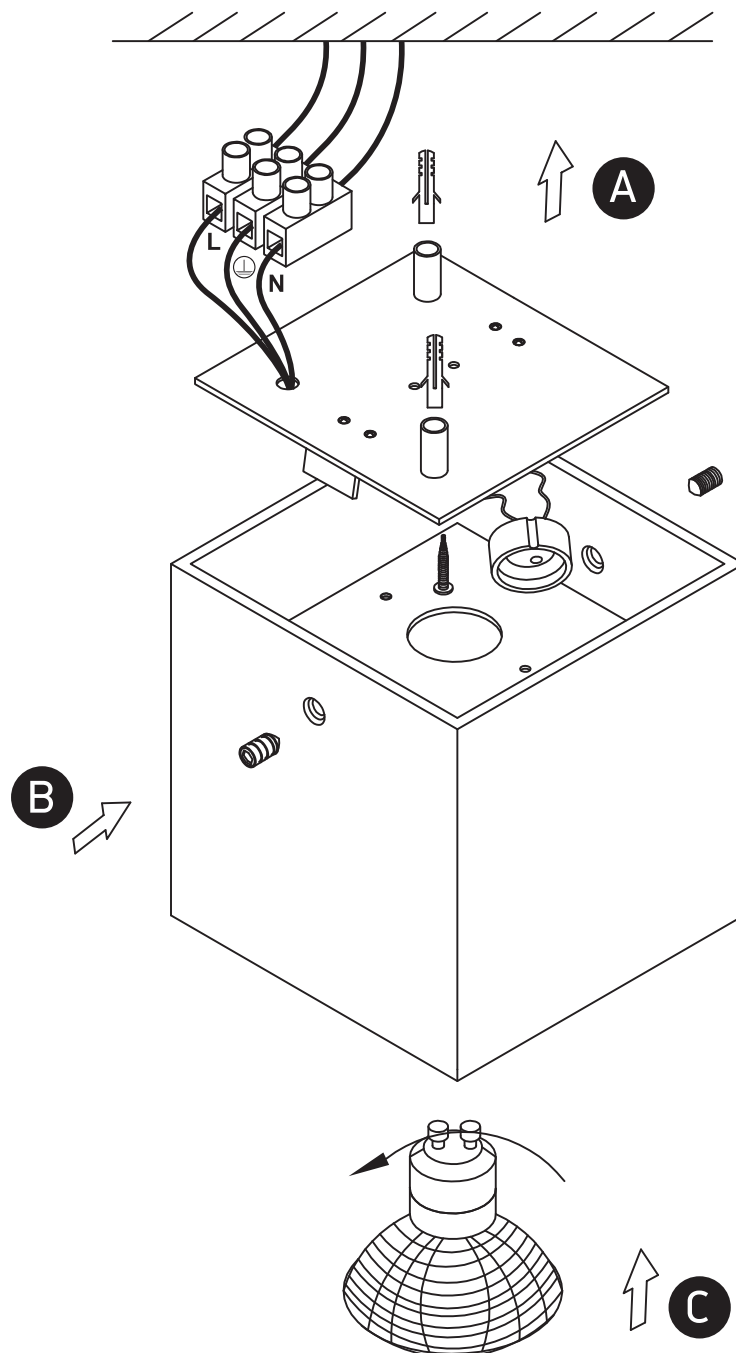

INSTALLATION MANUAL

12134

100-240V | MR16 | GU10 | 50W | IP20 | Natural aluminium

| 80x80mm |

—
90mm
—

one
LIGHT

Warnings:

1. Make sure that the product is installed properly before connecting to electricity.
2. Do not cover the fitting.
3. Maintenance and installation should only be carried out by a professional electrician.