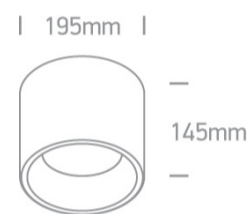

Downloads

Dimensions

Physical Specification

Item Group	13 Wall & Ceiling LED
Family	The SMD Cylinders Aluminium
Order Code	12125LD/W/W
Colour	White
Material	Aluminium
Shape	Circular
Height	145mm
Diameter	195mm
Surface Ceiling	Yes
Indoor	Yes
Adjustable	No

Illumination Data

Colour Temperature	3000K
Lumen Output	2050lm
Light Efficiency	82m/W
CRI	80
Beam Angle	90°
Illumination Diagram	
Dark Light	Yes

Packing Info

Box Weight	0.994kg
Pcs/Carton	18
Barcode	5291889061007
HS Code	9405409900