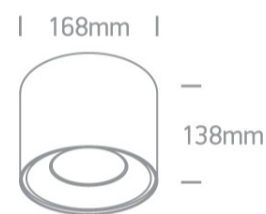

13 Wall & Ceiling LED>The COB LED Indoor Cylinders Aluminium

12125LA/W/W

25W COB LED ceiling downlight, ideal for residential and commercial illumination.

Complete with non-dimmable LED driver.

Complies with standard EN60598-1 and any other specific standards.

Downloads

Dimensions

Physical Specification

Item Group	13 Wall & Ceiling LED
Family	The COB LED Indoor Cylinders Aluminium
Order Code	12125LA/W/W
Colour	White
Material	Aluminium
Shape	Circular
Height	138mm
Diameter	168mm
Surface Wall	Yes
Indoor	Yes
Adjustable	No

Illumination Data

Colour Temperature	3000K
Lumen Output	2100lm
Light Efficiency	84lm/W
CRI	80
Beam Angle	50°
Illumination Diagram	

Packing Info

Box Weight	0.861kg
Pcs/Carton	18
Barcode	5291889044918
HS Code	9405409900