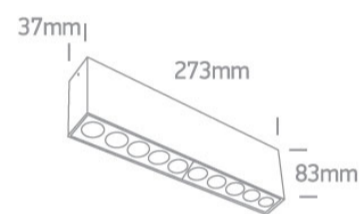

New 2022 Edition 3>Wall and Ceiling LED

12124H/W/W

24W Surface ceiling Dark light, IP20.

Complete with 700mA driver.

Complies with standard EN60598-1 and any other specific standards.

Downloads

Dimensions

Physical Specification

Item Group	New 2022 Edition 3
Family	Wall and Ceiling LED
Order Code	12124H/W/W
Colour	White
Material	Aluminium
Shape	Rectangular
Length	273mm
Width	37mm
Height	83mm
Surface Ceiling	Yes
Indoor	Yes
Adjustable	No

Illumination Data

Colour Temperature	3000K
Lumen Output	1700lm
Light Efficiency	70,83lm/W
CRI	90
Beam Angle	38°
Illumination Diagram	
Dark Light	Yes

Packing Info

Pcs/Carton	30
Barcode	5291889074748
HS Code	9405413990