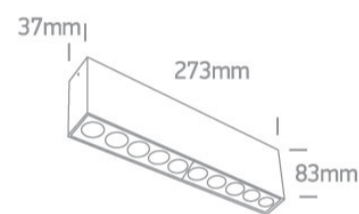

New 2022 Edition 3&gt;Wall and Ceiling LED

12124H/B/W

24W Surface ceiling Dark light, IP20.

Complete with 700mA driver.

Complies with standard EN60598-1 and any other specific standards.

## Dimensions

## Physical Specification

Item Group	New 2022 Edition 3
Family	Wall and Ceiling LED
Order Code	12124H/B/W
Colour	Black
Material	Aluminium
Shape	Rectangular
Length	273mm
Width	37mm
Height	83mm
Surface Ceiling	Yes
Indoor	Yes
Adjustable	No