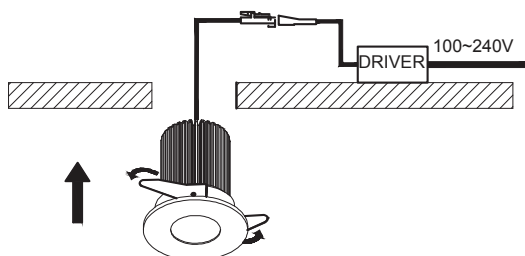

INSTALLATION MANUAL

10113P

ecoLED

100-240V | 15W | IP54 | Natural aluminium

Complete with LED driver

one
LIGHT

A

Cutting Size
Ø75mm

B

C

Warnings:

1. Make sure that the product is installed properly before connecting to electricity.
2. Do not cover the fitting.
3. Maintenance and installation should only be carried out by a professional electrician.