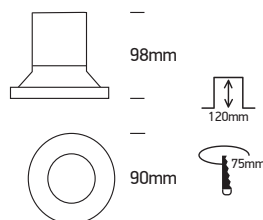

INSTALLATION MANUAL

10113P

ecoLED

100-240V | 15W | IP54 | Natural aluminium

Complete with LED driver

one
LIGHT

A

Cutting Size
Ø75mm