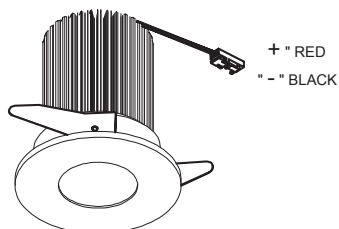

INSTALLATION MANUAL

10113P

ecoLED

100-240V | 15W | IP54 | Natural aluminium

Complete with LED driver

one
LIGHT

A

Cutting Size
Ø75mm