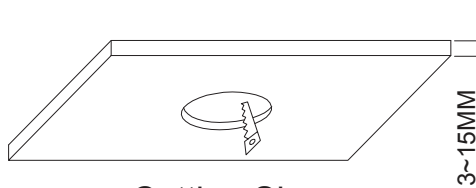

INSTALLATION MANUAL

10113P

ecoLED

100-240V | 15W | IP54 | Natural aluminium

Complete with LED driver

one
LIGHT

A

Cutting Size
Ø75mm