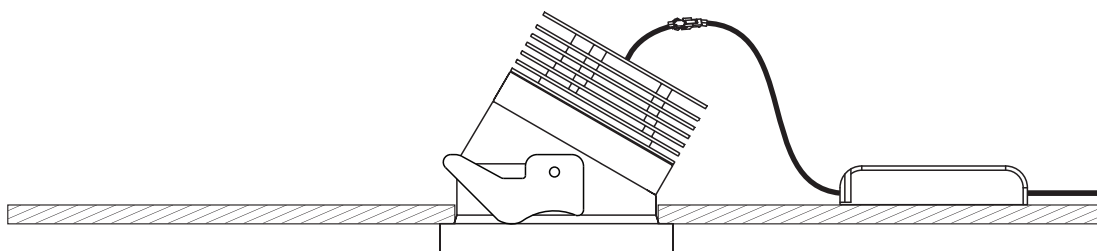

INSTALLATION MANUAL

10113M

ecolight

DARK LIGHT

82mm

350mA | 13W | IP20 | Shelf illumination | Die cast

Requires 350mA driver.

80 CRI

82mm

one
LIGHT

A

CUTOUT HOLE: 74mm

B

C

Warnings:

1. Make sure that the product is installed properly before connecting to electricity.
2. Do not cover the fitting.
3. Maintenance and installation should only be carried out by a professional electrician.