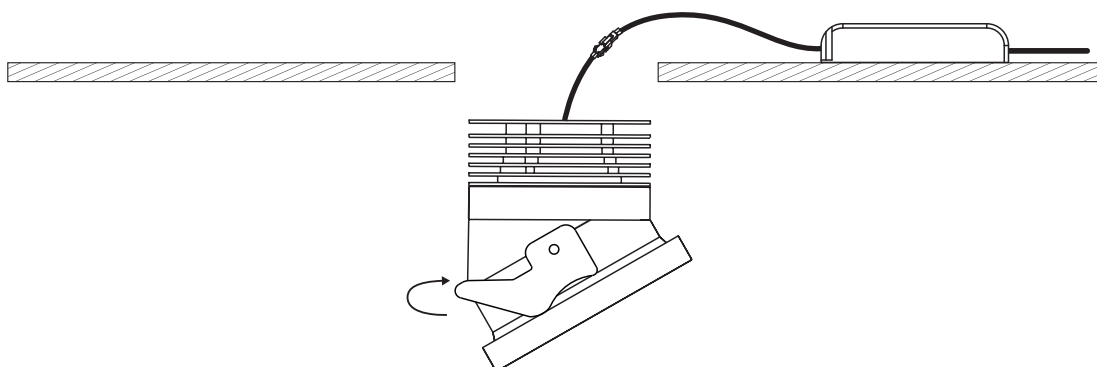

INSTALLATION MANUAL

10113M

ecolight

DARK LIGHT

82mm

350mA | 13W | IP20 | Shelf illumination | Die cast

Requires 350mA driver.

80 CRI

82mm

one
LIGHT

A

CUTOUT HOLE: 74mm

B

C

Warnings:

1. Make sure that the product is installed properly before connecting to electricity.
2. Do not cover the fitting.
3. Maintenance and installation should only be carried out by a professional electrician.