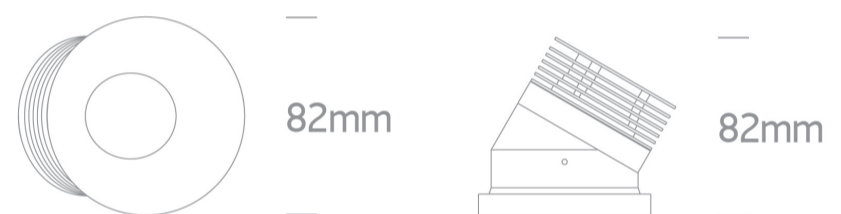

02 Recessed Spots Fixed LED>The COB Semi Dark Light Range

10113M/W/W

13W COB LED assymmetrical recessed spot ideal for shelf illumination, IP20.

Requires 350mA driver.

Complies with standard EN60598-1 and any other specific standards.

Downloads

Dimensions

Related items

89015AT

Physical Specification

Item Group

02 Recessed Spots Fixed LED

Family

Circular

Height

82mm

Diameter	82mm
Cutout Hole Diameter	74mm
Recessed Ceiling	Yes
Depth Required	95mm
Indoor	Yes
Adjustable	No

Electrical Characteristics

Fitting

Input Type	Constant Current
Input Current	350mA
Safety Class	
Power(Watts)	13W
IP Rating	IP20
Light Source	LED built in
LED Type	COB
LED Brand	Bridgelux
Cable Length	40cm
F Mark	

Illumination Data

Colour Temperature	3000K
Lumen Output	1100lm
Light Efficiency	84,61lm/W
CRI	80
Beam Angle	40°
Illumination Diagram	
Dark Light	Yes

Box Weight	0,39kg
Pcs/Carton	20
Barcode	5291889047230
HS Code	9405409900