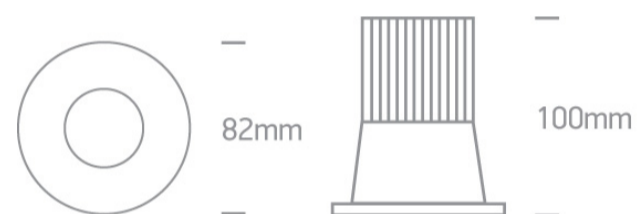

02 Recessed Spots Fixed LED>The 12W COB IP65

10112TP/W/W

12W COB LED recessed spot, IP65, for general application.
Suitable for bathroom installation.

Requires 700mA constant current driver.

Complies with standard EN60598-1 and any other specific standards.

Downloads

Dimensions

Must be ordered separately

89015A

Related items

89015AT

Physical Specification

Item Group

02 Recessed Spots Fixed LED

Family	The 12W COB IP65	Завантажено з mamadecor.ua
Order Code	10112TP/W/W	
Colour	White	
Material	Die Cast	
Shape	Circular	
Height	100mm	
Diameter	82mm	
Cutout Hole Diameter	75mm	
Recessed Ceiling	Yes	
Depth Required	110mm	
Indoor	Yes	
Adjustable	No	

Illumination Data

Colour Temperature	3000K
Lumen Output	1100lm

Light Efficiency	91,67lm/W
CRI	90
Beam Angle	38°
Illumination Diagram	
Dark Light	Yes

Packing Info

Box Length	12cm
Box Width	12cm
Box Height	8,5cm
Box Weight	0.332kg
Pcs/Carton	50
Barcode	5291889046578
HS Code	9405413990