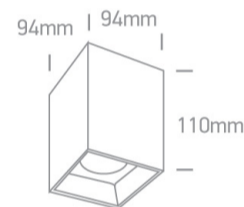

Complies with standard EN60598-1 and any other specific standards.

Downloads

Dimensions

Gallery

Physical Specification

Item Group	13 Wall & Ceiling LED
Family	The Retro Dark Light Cubes
Order Code	12120ZA/B/W
Colour	Black
Material	Die Cast + Plastic
Shape	Rectangular
Length	94mm

Width	94mm
Height	110mm
Surface Ceiling	Yes
Indoor	Yes
Adjustable	No

Electrical Characteristics

Gear	Built In
Fitting + Driver	
Input Voltage	220-240V
50 Hz	Yes
60 Hz	Yes
Safety Class	
Power(Watts)	20W
IP Rating	IP20
Light Source	LED built in
Dimmable	No
F Mark	

Illumination Data

Colour Temperature	3000K
Lumen Output	1600lm
Light Efficiency	80lm/W
CRI	80
Beam Angle	45°
Illumination Diagram	
Dark Light	Yes

Packing Info

Box Length	10,5cm
Box Width	10,5cm
Box Height	17,5cm
Box Weight	0.595kg
Pcs/Carton	24
Barcode	5291889059103